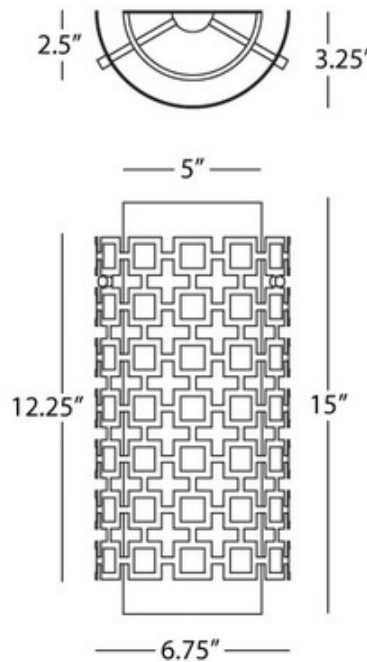

# Parker Wall Light

**Designer:** Jonathan Adler

**Description:**

The Parker Wall Light features a Frosted White cased glass shade with a perforated outer shade. Finish available in Antique Brass, Deep Patina Bronze, and Polished Nickel. One 60 watt, 120 volt, B10 type Candelabra base bulb is required, but not included. ADA compliant. UL listed. 6.75 inch width x 15 inch height x 3.25 inch depth.

Shown in: Antique Brass / Frosted

**List Price:** \$255.88  
**Our Price:** \$204.70

**Shade Color:** Frosted  
**Body Finish:** Antique Brass  
**Lamp:** 1 x B10/Candelabra (E12)/60W/120V Incandescent  
 1 x B10/Candelabra (E12)/120V LED  
**Wattage:** 60W  
**Dimmer:** Incandescent  
**Dimensions:** 15"H x 6.75"W x 3.25"D