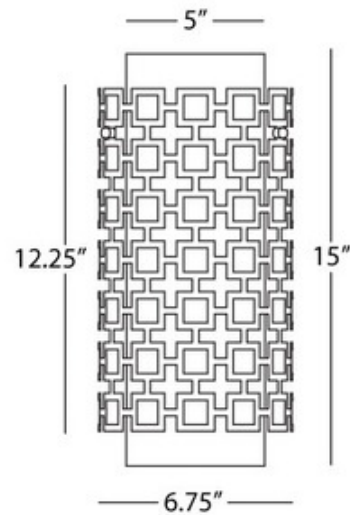

COMPANY	PROJECT	FIXTURE TYPE	APPROVED BY	DATE