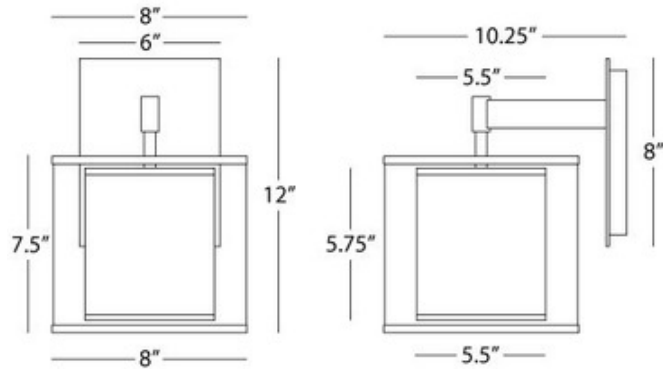

Saturnia Wall Sconce

Description:

Saturnia wall sconce features a bronze or silver transparent fabric exterior shade with an ascot white fabric interior shade. Silver transparent fabric exterior shade features a stainless steel finish. Bronze transparent fabric exterior features a deep patina bronze finish. Available in a wall sconce, ceiling flush mount, table lamp, floor lamp, pendant and chandelier version. Features On/Off switch and includes 24 inch cord cover. Direct wire only. One 60 watt, 120 volt, B10 candelabra base incandescent lamp not included. General light distribution. 8 inch width x 12 inch height x 10.25 inch depth.

Shown in: Stainless Steel

List Price: \$300.44
Our Price: \$240.35

Shade Color: N/A
Body Finish: Stainless Steel
Lamp: 1 x B10/Candelabra (E12)/60W/120V Incandescent
 1 x B10/Candelabra (E12)/120V LED
Wattage: 60W
Dimmer: Incandescent
Dimensions: 12"H x 8"W x 10.25"D