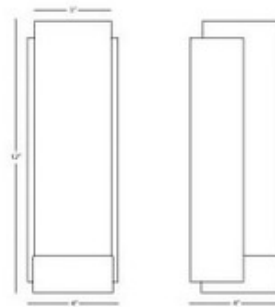

Tyrone Wall Sconce

Description:

Tyrone Wall Sconce features Frosted White glass with a Polished Nickel, Polished Chrome, Deep Patina Bronze, or Antique Silver finish. One 60 watt, 120 volt A19 type Medium base incandescent bulb is required, but not included. ADA compliant UL listed. 4 inch width x 12 inch height x 4 inch depth.

Shown in: Polished Chrome / Frost White

List Price: \$242.94
Our Price: \$194.35

Shade Color: Frost White
Body Finish: Polished Chrome
Lamp: 1 x A19/Medium (E26)/60W/120V Incandescent
 1 x A19/Medium (E26)/120V LED
Wattage: 60W
Dimmer: Incandescent
Dimensions: 12"H x 4"W x 4"D