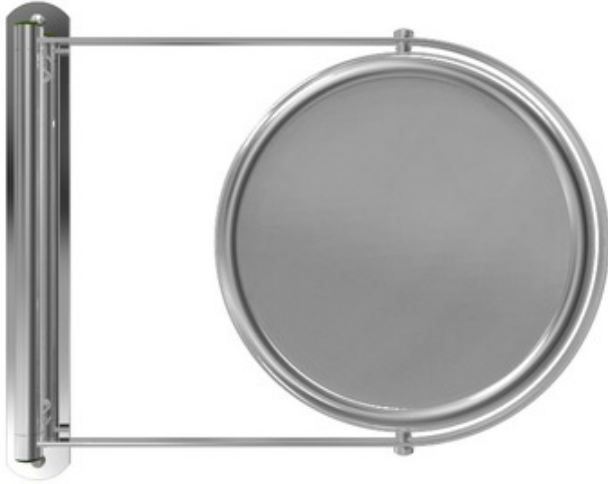

Swing-Out Wall Mirror

Description:

Swing Out wall mirror features a 5x magnified mirror on the front and a non-magnified mirror on the back. Finish available in chrome and satin nickel. Swivels 180 degrees on the wall and rotates 360 degrees on the arm. Solid brass construction, optical quality glass mirrors. Mirror has 9 inch diameter. 15W x 12H x 1 inch depth.

Shown in: Chrome / Mirror

List Price: \$237.00
Our Price: \$158.00

Shade Color: Mirror
Body Finish: Chrome
Lamp: N/A
Wattage: N/A
Dimmer: Not Dimmable
Dimensions: 12"H x 15"W x 1"D

Product Number: REM54362			
Company:		Fixture Type:	Date: Apr 20, 2018
Project:		Approved By:	