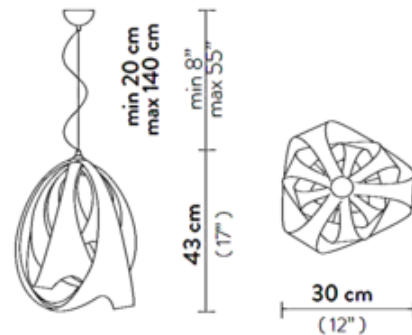

BRAND

Slamp

DESCRIPTION

Inspired by the range of colors found underwater the Goccia suspensions by SLAMP features a diffuser made from lentiflex/opalflex. Available with Chrome canopy.

SHADE COLOR	Jet
BODY FINISH	Chrome
WATTAGE	12W
DIMMER	Standard 120V
DIMENSIONS	12"W x 17"H
BULB NOT INCLUDED	
LAMP	1 x Edison/Medium (E26)/12W/120V LED

SPEC # SLP54447

COMPANY	PROJECT	FIXTURE TYPE	APPROVED BY	DATE