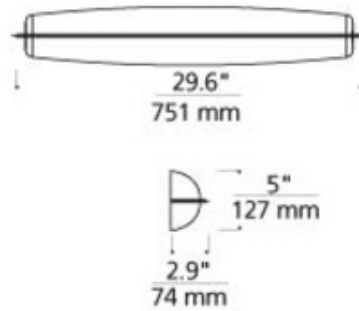

Corva Bath Bar

Description:

Corva Bath Bar features a white elliptical shade with a Satin Nickel metal band detail. May be mounted horizontally or vertically. Includes four 40 watt, 120 volt JCD G9 halogen lamps. General light distribution. 29.6 inch width x 5 inch height x 2.9 inch depth. ETL listed. ADA compliant.

Shown in: Satin Nickel / White

List Price: \$437.50
 Our Price: \$350.00

Shade Color: White
 Body Finish: Satin Nickel
 Lamp: 4 x JCD/G9/40W/120V Halogen
 Wattage: 160W
 Dimmer: Incandescent
 Dimensions: 5"H x 29.6"W x 2.9"D