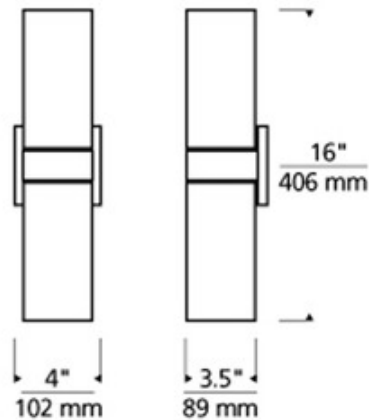

# Hudson Wall Light

**Description:**

Hudson Wall Sconce offers clean, pure style up and down light. Features white cylindrical glass shades with a simple metal base available in Chrome, Satin Nickel or Antique Bronze finish. Two 75 watt, 120 volt medium base lamps are required, but not included. ETL listed. ADA compliant. 4 inch width x 16 inch height x 3.5 inch depth.

Shown in: Chrome / White

**List Price:** \$275.00  
**Our Price:** \$220.00

**Shade Color:** White  
**Body Finish:** Chrome  
**Lamp:** 2 x A19/Medium (E26)/53W/120V Incandescent  
 2 x A19/Medium (E26)/120V LED  
**Wattage:** 106W  
**Dimmer:** Incandescent  
**Dimensions:** 16"H x 4"W x 3.5"D