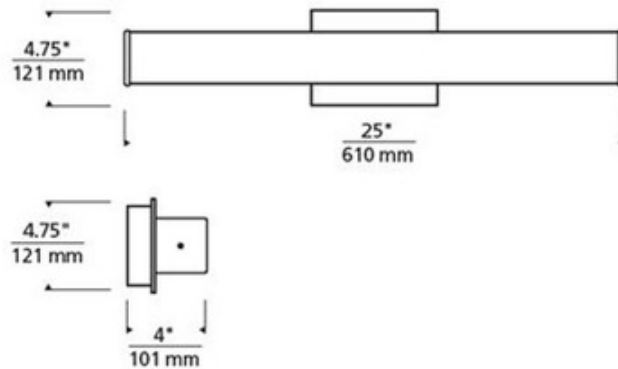

Lynn Incandescent Bath Bar

Description:

Lynn bath bar features a sleek linear glass shade with metal end caps. Shade available in white glass. Finish available in chrome, satin nickel and antique bronze. May be mounted horizontally or vertically. Mounts to a 4 inch square electrical box with round plaster ring or octagon electrical box. Includes (5) 40 watt, 120 volt T4 G9 base halogen lamps. Dimmable with standard incandescent dimmer. ADA compliant. ETL listed. 25 inch width x 4.75 inch height x 4 inch depth.

Shown in: Satin Nickel / White Glass

List Price: \$306.25
Our Price: \$245.00

Shade Color: White Glass
Body Finish: Satin Nickel
Lamp: 5 x T4/G9/40W/120V Halogen
Wattage: 200W
Dimmer: Incandescent
Dimensions: 4.75"H x 25"W x 4"D