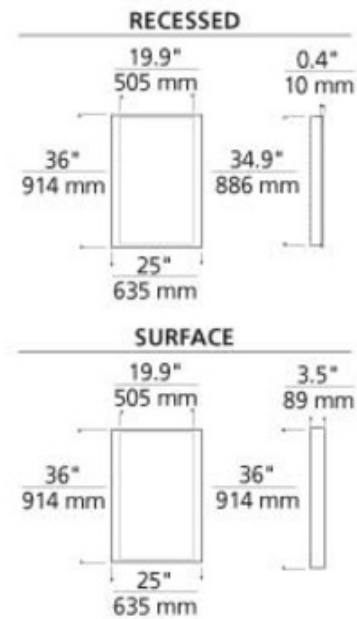

BRAND

Visual Comfort Modern

DESCRIPTION

Siber Surface Mirror features a rectangular shape surrounded by a cove of diffused white light. Finish available in Chrome or Satin Nickel. Provides shadow free task and ambient light. Offered in a recessed or surface mount version. LED dimmable with a low voltage electronic dimmer, sold separately. Suitable for damp locations. ETL listed. ADA compliant. 25 inch width x 36 inch height x 3.5 inch depth.

SHADE COLOR	N/A
BODY FINISH	Satin Nickel
WATTAGE	320W
DIMMER	Standard 120V
DIMENSIONS	25"W x 36"H x 3.5"D
BULB INCLUDED	
LAMP	8 x JCD/G9/40W/120V Halogen

SPEC # TLG54503

COMPANY	PROJECT	FIXTURE TYPE	APPROVED BY	DATE