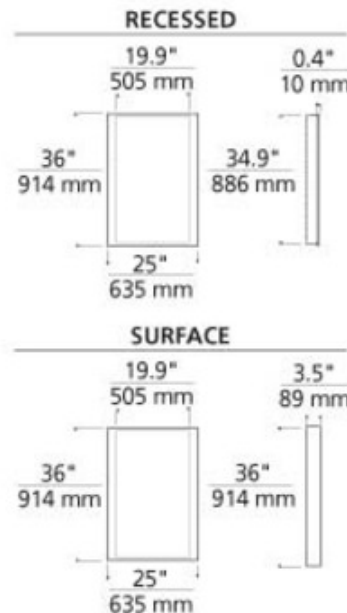

Siber Surface Mirror

Description:

Siber Surface Mirror features a rectangular shape surrounded by a cove of diffused white light. Finish available in Chrome or Satin Nickel. Provides shadow free task and ambient light. Offered in a recessed or surface mount version. Available with halogen, fluorescent or LED lamp option. Halogen: Includes eight 120 volt, 40 watt JCD G9 base halogen lamps. Fluorescent: Includes two 120 volt, 39 watt T5HO linear fluorescent lamps with non-dimmable electronic ballast. LED: Includes eight 120 volt, 5 watt 3000K color temperature, 90CRI, 840 delivered lumens. LED dimmable with a low voltage electronic dimmer, sold separately. Suitable for damp locations. ETL listed. ADA compliant. 25 inch width x 36 inch height x 3.5 inch depth.

Shown in: Satin Nickel

List Price: \$1250.00
Our Price: \$900.00

Shade Color: N/A
Body Finish: Satin Nickel
Lamp: 8 x JCD/G9/40W/120V Halogen
Wattage: 320W
Dimmer: Incandescent
Dimensions: 36"H x 25"W x 3.5"D