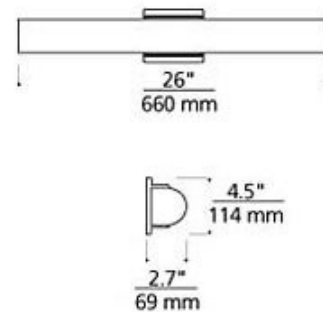

BRAND Visual Comfort Modern

DESCRIPTION

Solace Bathroom Vanity Light features a clean linear frost white glass shade with minimal metal canopy in Chrome. ADA compliant. ETL listed. 26 inch width x 4.5 inch height x 2.7 inch depth. Shown in Satin Nickel; only available in Chrome.

SHADE COLOR	Frost White
BODY FINISH	Satin Nickel
WATTAGE	200W
DIMMER	Standard 120V
DIMENSIONS	26"W x 4.5"H x 2.7"D
BULB INCLUDED	
LAMP	5 x JCD/G9/40W/120V Halogen

SPEC # TLG54507

COMPANY	PROJECT	FIXTURE TYPE	APPROVED BY	DATE