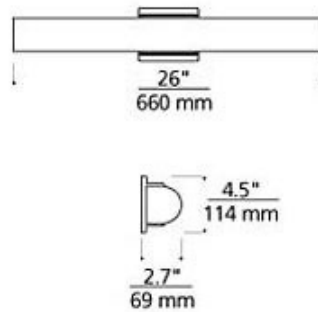

# Solace Bathroom Vanity Light

**Description:**

Solace Bathroom Vanity Light features a clean linear frost white glass shade with minimal metal canopy in Antique Bronze, Chrome or Satin Nickel. Available in a halogen or fluorescent lamp option. Halogen includes five 40 watt, 120 volt JCD G9 halogen lamps. Fluorescent includes two 24 watt, 120 volt T5 high output linear fluorescent lamps and non-dimmable electronic ballast. ADA compliant. ETL listed. 26 inch width x 4.5 inch height x 2.7 inch depth.

Shown in: Satin Nickel / Frost White

**List Price:** \$362.50  
**Our Price:** \$261.00

**Shade Color:** Frost White  
**Body Finish:** Satin Nickel  
**Lamp:** 5 x JCD/G9/40W/120V Halogen  
**Wattage:** 200W  
**Dimmer:** Incandescent  
**Dimensions:** 4.5"H x 26"W x 2.7"D