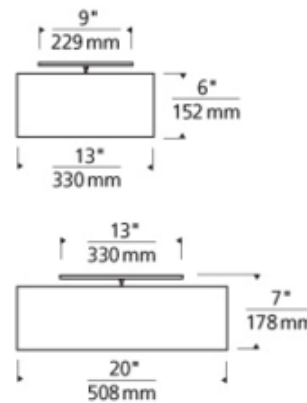

Mulberry Ceiling Light

Description:

The Mulberry Ceiling Flush Mount features a round fabric shade available in White or Desert Clay. Glass diffuser provides a glare free wash of light highlighted with Satin Nickel detail. Available in two sizes and two lamp options. Small: 13 inch diameter x 6 inch height. Incandescent: Two 120 volt, 60 watt A-type medium base lamps are required, but not included. LED: Includes one 37 watt 3000K LED module, 80CRI, 730 delivered lumens. Large: 20 inch diameter x 7 inch height. Incandescent: Four 120 volt, 60 watt A-type medium base lamps are required, but not included. LED: Includes one 37 watt 3000K LED module, 80CRI, 730 delivered lumens. ETL listed. Suitable for damp locations.

Shown in: Satin Nickel / White

List Price: \$498.75
Our Price: \$359.10

Shade Color: White
Body Finish: Satin Nickel
Lamp: 4 x A19/Medium (E26)/43W/120V Incandescent
 4 x A19/Medium (E26)/120V LED
Wattage: 172W
Dimmer: Incandescent
Dimensions: 7"H x 20"W