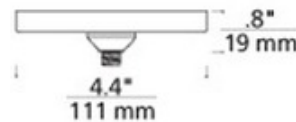

# Freejack Port with 4 Inch Square Canopy

**Description:**

Freejack Port with 4 inch square canopy without transformer mounts to a standard 4 inch junction box with round plaster ring (provided by electrician). For use with remote transformer and any Freejack pendant or head. (sold separately). Available in Satin Nickel, Black, Chrome, White or Antique Bronze finish. ETL listed. 4.4 inch square x 0.8 inch height. Requires remote transformer, sold separately. Dimmer type dependent upon transformer option selected.

Shown in: Satin Nickel

List Price: \$62.50  
 Our Price: \$50.00

Shade Color: N/A  
 Body Finish: Satin Nickel  
 Lamp: N/A  
 Wattage: N/A  
 Dimmer: Dimmable  
 Dimensions: 0.8"H x 4.4"W x 4.4"D

Product Number: <b>TLG54525</b>			
Company:		Fixture Type:	Date: Apr 26, 2018
Project:		Approved By:	