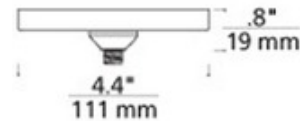

BRAND Visual Comfort Modern

DESCRIPTION

4 Inch Square Canopy with Freejack Port (without transformer) mounts to a standard 4 inch junction box with round plaster ring (provided by electrician). For use with remote transformer and any Freejack pendant or head (sold separately). Dimmer type dependent upon transformer option selected. Note: Requires remote transformer, sold separately.

SHADE COLOR	N/A
BODY FINISH	Satin Nickel
WATTAGE	N/A
DIMMER	Dimmable
DIMENSIONS	4.4"W x 0.8"H x 4.4"D
LAMP	N/A

SPEC # TLG54525

COMPANY	PROJECT	FIXTURE TYPE	APPROVED BY	DATE