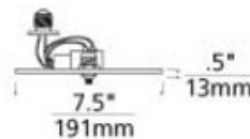

Freejack Retrofit Recessed Can Adapter

Description:

Freejack Recessed Can Adapter is used to retrofit existing recessed downlights for use with Freejack elements. Transformer is included and fits in recessed can. Mounts to any recessed can that is 6.25 inches to 6.5 inch diameter and has C shaped hooks on inside of can wall. Available in White with Antique Bronze, Satin Nickel, Chrome, and White finish. Dimmable with a standard incandescent dimmer. ETL listed for use with the following recessed cans: Juno IC2, Juno IC22, TC2 and TC2R, Halo H7T and H7RT, Cooper Lighting H27RT, Capri (Thomas) Lighting PR75ASIC/TPR75ASIC/DY6431, and Progress Lighting P7TG, P8TG and PIO8TG.

Shown in: Chrome

List Price: \$131.25
 Our Price: \$105.00

Shade Color: N/A
 Body Finish: Chrome
 Lamp: N/A
 Wattage: N/A
 Dimmer: Incandescent
 Dimensions: 0.5"H x 7.5"W

Product Number: TLG54552			
Company:		Fixture Type:	Date: Apr 21, 2018
Project:		Approved By:	