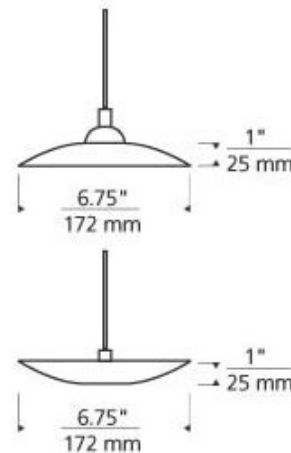

Diz Freejack Pendant

Description:

Freejack Diz pendant features slumped transparent glass plate which floats around the secured MR16. Glass available in Clear, Havana Brown or Steel Blue. Finish available in Chrome, Antique Bronze or Satin Nickel. Glass may be mounted up or down. One 50 watt, 12 volt, GU5.3 MR16 halogen lamp is required, but not included. Includes six feet of field-cutable suspension cable and a Freejack connector. 6.8 inch diameter x 1 inch height x 73 inch overall length. ETL listed. Canopy required if used as a monopoint, sold separately.

Shown in: Satin Nickel / Clear

List Price: \$193.75
Our Price: \$155.00

Shade Color: Clear
Body Finish: Satin Nickel
Lamp: 1 x MR16/GU5.3 (bipin)/50W/12V Halogen
 1 x MR16/GU5.3 (bipin)/12V LED
Wattage: 50W
Dimmer: Dimmable
Dimensions: 73"L x 1"H x 6.8"W