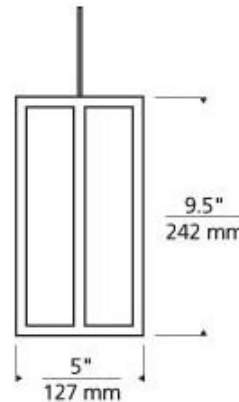

Freejack Essex Pendant

Description:

Freejack Essex Pendant features individually slumped glass panels joined with a metal frame. Glass panels available in Beach Amber, Sand or White Surf. Finish available in Satin Nickel or Antique Bronze. Includes one 12 volt, 50 watt JC GY6.35 halogen bi-pin lamp, six feet of field-cutttable suspension cable and a Freejack connector. ETL listed. 5 inch diameter x 9.5 inch height x 81.5 inch length. Canopy required for use as a monopoint, sold separately.

Shown in: Antique Bronze / Beach Amber

List Price: \$406.25
 Our Price: \$325.00

Shade Color: Beach Amber
 Body Finish: Antique Bronze
 Lamp: 1 x JC/GY6.35 (bipin)/50W/12V Halogen
 Wattage: 50W
 Dimmer: Dimmable
 Dimensions: 81.5"L x 9.5"H x 5"W