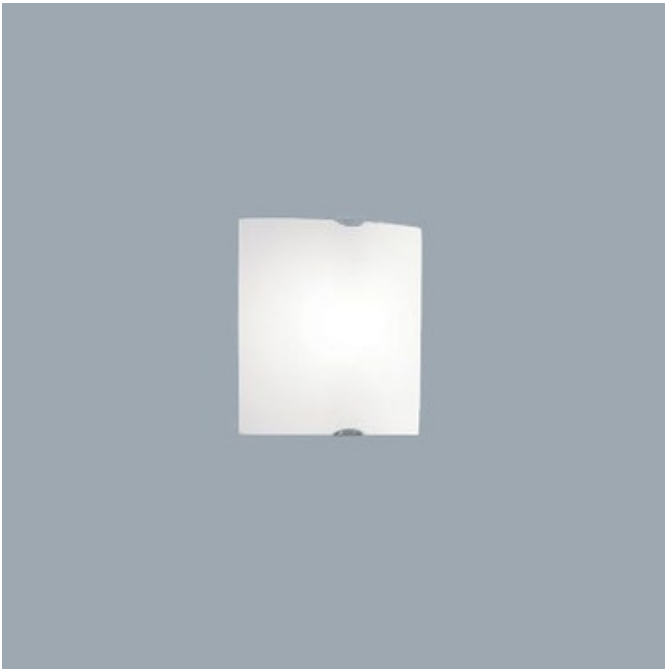

# Selis PP Wall / Ceiling Mount

**Designer:** R. Toso & N. Massari & Associates

**Description:**

Selis PP wall/ceiling mount features a hand blown layered glass diffuser in satin white or satin amber. Finish available in polished chrome. Available in a small, medium and large size option as well as a wall/ceiling mount and suspension version. Fixture available with incandescent, halogen or compact fluorescent lamping option. Halogen lamping option for wall version only. One 200 watt, 120 volt, T3 RSC base halogen lamp not included. General light distribution. c/UL listed. Made in Italy. Medium: 13.75 inch square x 4.75 inch depth. Large: 17.75 inch square x 5.13 inch depth.

Shown in: Polished Chrome / Satin White

**List Price:** \$697.50  
**Our Price:** \$558.00

**Shade Color:** Satin White  
**Body Finish:** Polished Chrome  
**Lamp:** 1 x T3/RSC/200W/120V Halogen  
**Wattage:** 200W  
**Dimmer:** Incandescent  
**Dimensions:** 13.75"H x 13.75"W x 4.75"D