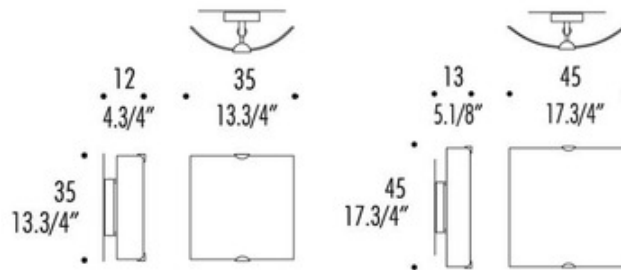

# Selis PP Wall / Ceiling Mount

**Designer:** R. Toso & N. Massari & Associates

**Description:**

Selis PP wall/ceiling mount features a hand blown layered glass diffuser in satin white or satin amber. Finish available in polished chrome. Available in a small, medium and large size option as well as a wall/ceiling mount and suspension version. Fixture available with incandescent, halogen or compact fluorescent lamping option. Halogen lamping option for wall version only. One 200 watt, 120 volt, T3 RSC base halogen lamp not included. General light distribution. c/UL listed. Made in Italy. Medium: 13.75 inch square x 4.75 inch depth. Large: 17.75 inch square x 5.13 inch depth.

Shown in: Polished Chrome / Satin White

**List Price:** \$697.50  
**Our Price:** \$558.00

**Shade Color:** Satin White  
**Body Finish:** Polished Chrome  
**Lamp:** 1 x T3/RSC/200W/120V Halogen  
**Wattage:** 200W  
**Dimmer:** Incandescent  
**Dimensions:** 13.75"H x 13.75"W x 4.75"D