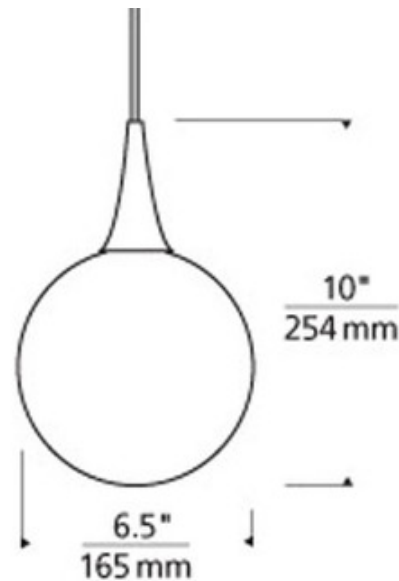

Freejack LED Pele Pendant

Description:

Freejack LED Pele Pendant features a White modern glass sphere topped with glass detail. Available in Satin Nickel, Antique Bronze or Chrome finish. Includes low voltage 8 watt replaceable 3000K color temperature LED Sora module, 90CRI, 500 lumens, six feet of field-cuttable suspension cable, and a Freejack connector. ETL listed. 6.5 inch diameter x 10 inch height x 82 inch overall length. Canopy required if used as a monopoint, sold separately.

Shown in: Satin Nickel / White

List Price: \$293.76
 Our Price: \$235.01

Shade Color: White
 Body Finish: Satin Nickel
 Lamp: 1 x LED/8W/12V LED
 Wattage: 8W
 Dimmer: Dimmable
 Dimensions: 82"L x 10"H x 6.5"W

Technical Information

Luminous Flux: 500 lumens
 Lumens/Watt: 62.50
 Lamp Color: 3000 K
 Color Rendering: 90 CRI

Product Number: TLG54657			
Company:		Fixture Type:	Date: Apr 22, 2018
Project:		Approved By:	