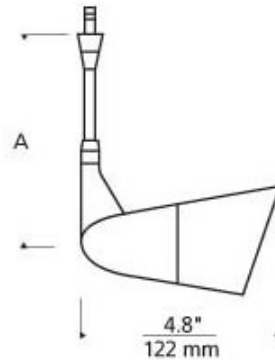

# Freejack Scania Head

**Description:**

Scania Freejack Head features a plated metal shade in Satin Nickel or matte painted metal shade in Linen with a Satin Nickel finish. Available with a 3 inch, 6 inch or 12 inch stem. Head rotates 360 degrees, pivots 180 degrees to direct the beam. Includes snap louver lens holder. Can hold single lens or louvers, not included. One 50 watt, 12 volt GU5.3 MR16 halogen lamp is required, but not included. Includes Freejack connector. ETL listed. Canopy required if used as a monopoint, sold separately.

Shown in: Satin Nickel / Linen

**List Price:** \$206.25  
**Our Price:** \$148.50

- Shade Color:** Linen
- Body Finish:** Satin Nickel
- Lamp:** 1 x MR16/GU5.3 (bipin)/50W/12V Halogen  
1 x MR16/GU5.3 (bipin)/12V LED
- Wattage:** 50W
- Dimmer:** Dimmable
- Dimensions:** 3"H x 4.8"W