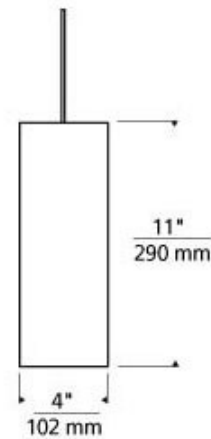

Freejack Veil Pendant

Description:

Freejack Veil Pendant features a cylindrical shade with crushed glass texture with an inner layer of gold or silver. Glass available in Latte/Gold, White/Silver or Brown/Gold with finish in Satin Nickel, Chrome or Antique Bronze. One 12 volt, 50 watt JC GY6.35 halogen bipin lamp, six feet of field-cutable suspension cable, and Freejack connector included. ETL listed. 4 inch diameter x 11 inch height x 83 inch length. Freejack canopy required for use as a monopoint, sold separately.

Shown in: Chrome / Latte / Gold

List Price: \$312.50
 Our Price: \$225.00

Shade Color: Latte / Gold
 Body Finish: Chrome
 Lamp: 1 x JC/GY6.35 (bipin)/50W/12V Halogen
 Wattage: 50W
 Dimmer: Dimmable
 Dimensions: 83"L x 11"H x 4"W