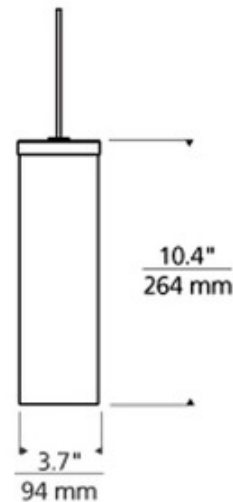

# Mini Hudson Kable Lite Halogen Pendant

**Description:**

Kable Lite Mini Hudson Pendant features a clean, modern cylindrical glass shade available in White topped with a simple metal cap detail. Finish available in Chrome or Satin Nickel. Includes one low voltage 50 watt JC GY6.35 halogen bi-pin lamp, six feet of field cuttable suspension cable, and a Freejack and Kable Lite connector. Kable Lite connector field adjustable from 2 inch minimum to 8 inch maximum cable separation. ETL listed. 3.7 inch diameter x 10.4 inch height x 82.4 inch length.

Shown in: Satin Nickel / White

**List Price:** \$281.25  
**Our Price:** \$225.00

**Shade Color:** White  
**Body Finish:** Satin Nickel  
**Lamp:** 1 x JC/GY6.35 (bipin)/50W/12V Halogen  
**Wattage:** 50W  
**Dimmer:** Dimmable  
**Dimensions:** 82.4"L x 10.4"H x 3.7"W