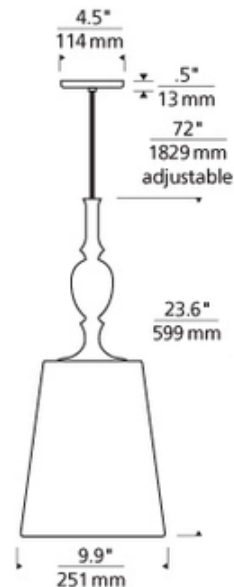

Kiev Large Pendant

Description:

Kiev Large Pendant features a turned ornate glass fount and simple tapered fabric shade with rolled edges. Fabric shade available in Black or White. Fount color available in Clear, Frost or Smoke. Finish available in Satin Nickel, White, Black or Antique Bronze. Black, Satin Nickel and White finish options highlighted with Satin Nickel detail and includes six feet of clear field-cutttable suspension cable. Antique Bronze finish highlighted with Antique Bronze detail and includes six feet of field-cutttable brown suspension cable. One 75 watt, 120 volt A-type medium base lamp is required, but not included. Provided with a 4.5 inch round flush mount canopy. ETL listed. 9.9 inch diameter x 23.6 inch height x 95.6 inch length.

Shown in: Satin Nickel / Black / Frost

List Price: \$456.25
 Our Price: \$365.00

Shade Color: Black / Frost
 Body Finish: Black
 Lamp: 1 x A19/Medium (E26)/53W/120V Incandescent
 1 x A19/Medium (E26)/120V LED
 Wattage: 53W
 Dimmer: Incandescent
 Dimensions: 95.6"L x 23.6"H x 9.9"W

Product Number: TLG54882			
Company:		Fixture Type:	Date: Apr 21, 2018
Project:		Approved By:	

#2002SU-KIEVLG-01011-BFBK

Fax: (773) 883-6131

Phone: 866-954-4489

Address: 1718 W. Fullerton Ave. Chicago IL 60614