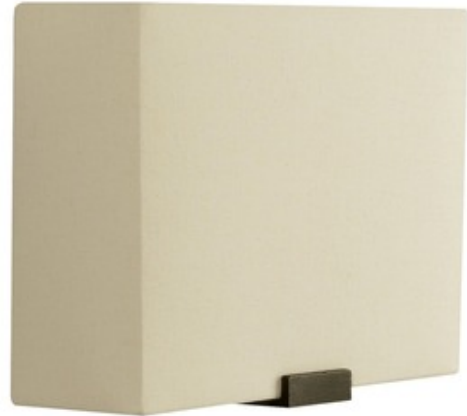

BRAND

Visual Comfort Modern

DESCRIPTION

Boreal Wall Light features an Ivory natural hemp fabric shade with recycled paper backing and recycled sand-cast bronze metal work. Finish available in antique bronze or white bronze. Mounts up only. Available with incandescent and LED lamp options. Incandescent: One 60 watt, 120 volt medium base incandescent lamp is required, but not included. LED: Includes 8 watt, 450 lumen, 2700K LED module. Incandescent version dimmable with standard incandescent dimmer. LED version dimmable with low voltage electronic dimmer. ADA compliant. 11.1 inch width x 8.4 inch height x 3.7 inch depth.

SHADE COLOR	Ivory
BODY FINISH	Antique Bronze
WATTAGE	60W
DIMMER	Standard 120V
DIMENSIONS	11.1"W x 8.4"H x 3.7"D
BULB NOT INCLUDED	
LAMP	1 x BT15/Medium (E26)/60W/120V Halogen

SPEC # TLG54948

COMPANY	PROJECT	FIXTURE TYPE	APPROVED BY	DATE