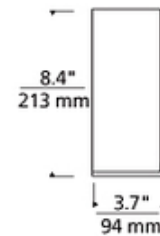

BRAND

Visual Comfort Modern

DESCRIPTION

Boreal Wall Light features an Ivory natural hemp fabric shade with recycled paper backing and recycled sand-cast bronze metal work. Finish available in antique bronze or white bronze. Mounts up only. Available with incandescent and LED lamp options. Incandescent: One 60 watt, 120 volt medium base incandescent lamp is required, but not included. LED: Includes 8 watt, 450 lumen, 2700K LED module. Incandescent version dimmable with standard incandescent dimmer. LED version dimmable with low voltage electronic dimmer. ADA compliant. 11.1 inch width x 8.4 inch height x 3.7 inch depth.

SHADE COLOR	Ivory
BODY FINISH	Antique Bronze
WATTAGE	60W
DIMMER	Standard 120V
DIMENSIONS	11.1"W x 8.4"H x 3.7"D
BULB NOT INCLUDED	
LAMP	1 x BT15/Medium (E26)/60W/120V Halogen

SPEC # TLG54948

COMPANY	PROJECT	FIXTURE TYPE	APPROVED BY	DATE