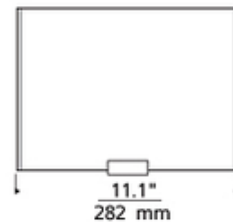

BRAND

Visual Comfort Modern

DESCRIPTION

Boreal Wall Light features an Ivory natural hemp fabric shade with recycled paper backing and recycled sand-cast bronze metal work. Finish available in antique bronze or white bronze. Mounts up only. Available with incandescent and LED lamp options. Incandescent: One 60 watt, 120 volt medium base incandescent lamp is required, but not included. LED: Includes 8 watt, 450 lumen, 2700K LED module. Incandescent version dimmable with standard incandescent dimmer. LED version dimmable with low voltage electronic dimmer. ADA compliant. 11.1 inch width x 8.4 inch height x 3.7 inch depth.

SHADE COLOR	Ivory
BODY FINISH	Antique Bronze
WATTAGE	60W
DIMMER	Standard 120V
DIMENSIONS	11.1"W x 8.4"H x 3.7"D
BULB NOT INCLUDED	
LAMP	1 x BT15/Medium (E26)/60W/120V Halogen

SPEC # TLG54948

COMPANY	PROJECT	FIXTURE TYPE	APPROVED BY	DATE