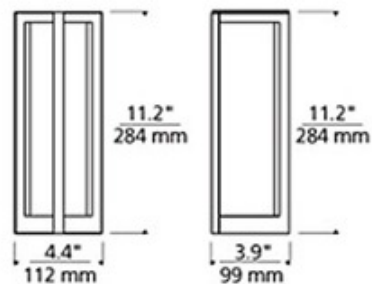

# Coronado Wall Light

**Description:**

Coronado Wall Light features a rectangular shade with metal frame. Provides ambient, up and down light. Glass available in white and honey onyx. Finish available in satin nickel or antique bronze. Available with incandescent and LED lamp options. Incandescent: One 100 watt, 120 volt A-type medium base bulb is required, but not included. LED: Includes 8 watt, 120 volt 2700K LED module. Incandescent version dimmable with a standard incandescent dimmer. LED version dimmable with low voltage electronic dimmer. ETL listed. ADA compliant. 4.4 inch width x 11.2 inch height x 3.9 inch depth.

Shown in: Satin Nickel / White

**List Price:** \$287.50  
**Our Price:** \$230.00

**Shade Color:** White  
**Body Finish:** Satin Nickel  
**Lamp:** 1 x A19/Medium (E26)/72W/120V Incandescent  
**Wattage:** 72W  
**Dimmer:** Incandescent  
**Dimensions:** 11.2"H x 4.4"W x 3.9"D