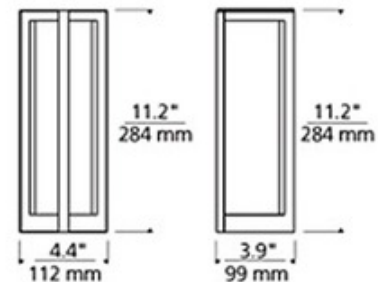

**BRAND** Visual Comfort Modern

**DESCRIPTION**

Coronado Wall Light features a rectangular shade with metal frame. Provides ambient, up and down light. Glass available in white and honey onyx. Finish available in satin nickel or antique bronze. Available with incandescent and LED lamp options. Incandescent: One 100 watt, 120 volt A-type medium base bulb is required, but not included. LED: Includes 8 watt, 120 volt 2700K LED module. Incandescent version dimmable with a standard incandescent dimmer. LED version dimmable with low voltage electronic dimmer. ETL listed. ADA compliant. 4.4 inch width x 11.2 inch height x 3.9 inch depth.

<b>SHADE COLOR</b>	White
<b>BODY FINISH</b>	Satin Nickel
<b>WATTAGE</b>	72W
<b>DIMMER</b>	Standard 120V
<b>DIMENSIONS</b>	4.4"W x 11.2"H x 3.9"D
<b>BULB NOT INCLUDED</b>	
<b>LAMP</b>	1 x A19/Medium (E26)/72W/120V Incandescent