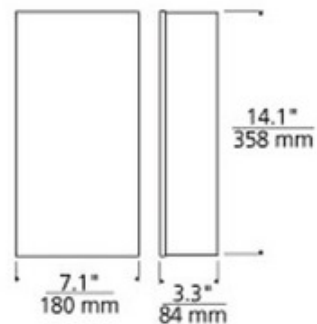

BRAND

Visual Comfort Modern

DESCRIPTION

Lexington Wall Light features a half-cylinder fabric shade with rolled edges and minimal metal base. Shade available in Desert Clay with Antique Bronze finish and incandescent lamp option. ETL listed. ADA compliant. 7.1 inch width x 14.1 inch height x 3.3 inch depth.

SHADE COLOR	Desert Clay
BODY FINISH	Antique Bronze
WATTAGE	43W
DIMMER	Standard 120V
DIMENSIONS	7.1"W x 14.1"H x 3.3"D
BULB NOT INCLUDED	
LAMP	1 x BT15/Medium (E26)/43W/120V Halogen

SPEC #

TLG55001

COMPANY