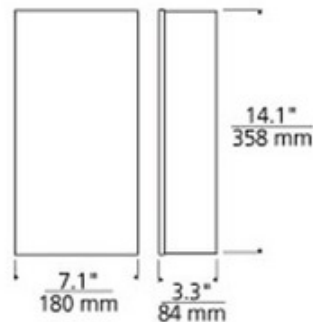

# Lexington Wall Light

**Description:**

Lexington Wall Light features a half-cylinder fabric shade with rolled edges and minimal metal base. Shade available in Desert Clay or White with finish in Satin Nickel or Antique Bronze. Fixture available with incandescent or LED lamp options. Incandescent: One 60 watt, 120 volt BT15 medium base lamp is required, but not included. LED: Includes 13 watt, 120 volt 2700K color temperature LED module, 1000 lumens. ETL listed. ADA compliant. 7.1 inch width x 14.1 inch height x 3.3 inch depth.

Shown in: Antique Bronze / Desert Clay

**List Price:** \$281.26  
**Our Price:** \$225.01

**Shade Color:** Desert Clay  
**Body Finish:** Antique Bronze  
**Lamp:** 1 x BT15/Medium (E26)/43W/120V Halogen  
**Wattage:** 43W  
**Dimmer:** Incandescent  
**Dimensions:** 14.1"H x 7.1"W x 3.3"D