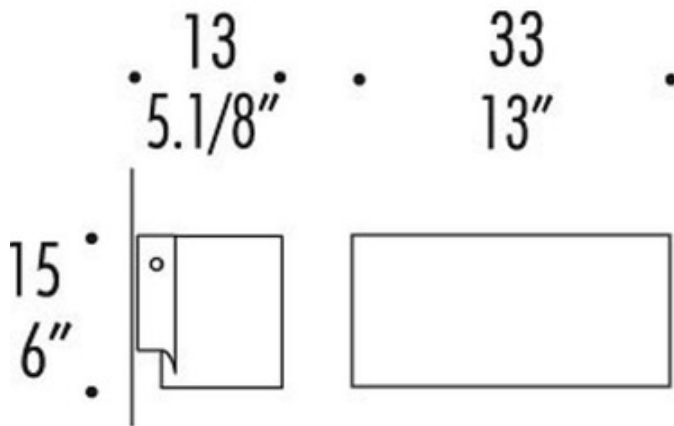

# Vittoria P2 Wall Sconce

**Designer:** R. Toso & N. Massari & Associates

**Description:**

Vittoria P2 wall sconce features a hand blown glass diffuser and a Polished Chrome finish. Glass diffuser available in Satin White, Satin Amber or clear Crystal. Crystal glass diffuser features an anti-glare screen. Requires one 150 watt, 120 volt, T3 Short RSC halogen lamp, not included. General light distribution. UL listed. Made in Italy. 13 inch width x 6 inch height x 5.1 inch depth.

Shown in: Polished Chrome / Satin White

**List Price:** \$669.38  
**Our Price:** \$535.50

**Shade Color:** Satin Amber  
**Body Finish:** Polished Chrome  
**Lamp:** 1 x T3SHORT/R7s (RSC)/150W/120V Halogen  
**Wattage:** 150W  
**Dimmer:** Incandescent  
**Dimensions:** 6"H x 13"W x 5.13"D