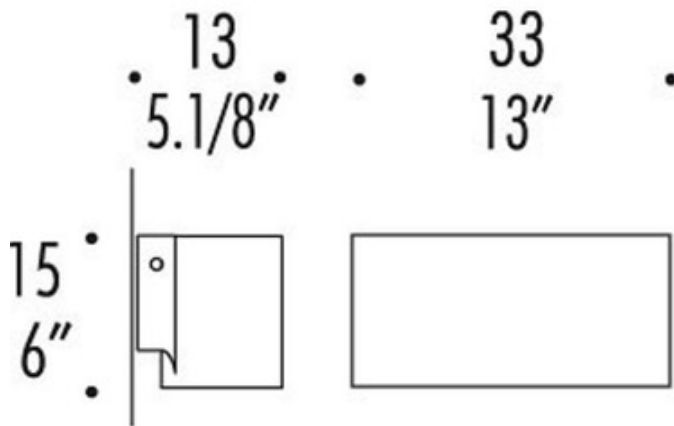

Vittoria P2 Wall Sconce

Designer: R. Toso & N. Massari & Associates

Description:

Vittoria P2 wall sconce features a hand blown glass diffuser and a Polished Chrome finish. Glass diffuser available in Satin White, Satin Amber or clear Crystal. Crystal glass diffuser features an anti-glare screen. Requires one 150 watt, 120 volt, T3 Short RSC halogen lamp, not included. General light distribution. UL listed. Made in Italy. 13 inch width x 6 inch height x 5.1 inch depth.

Shown in: Polished Chrome / Satin White

List Price: \$743.75
Our Price: \$535.50

Shade Color: Satin White
Body Finish: Polished Chrome
Lamp: 1 x T3SHORT/R7s (RSC)/150W/120V Halogen
Wattage: 150W
Dimmer: Incandescent
Dimensions: 13"L x 6"H x 13"W x 5.13"D