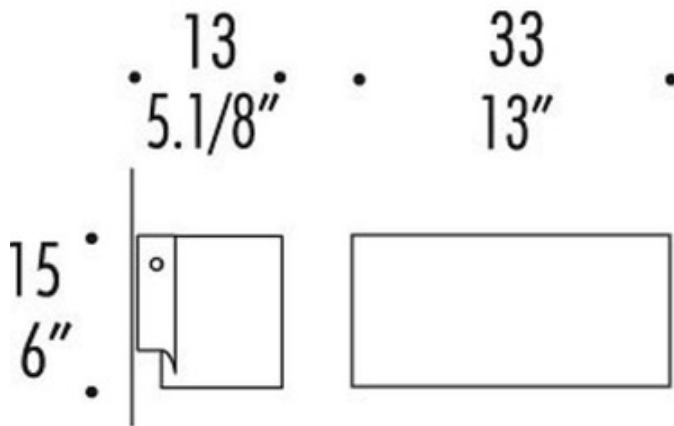

Vittoria P2 Wall Sconce

Designer: R. Toso & N. Massari & Associates

Description:

Vittoria P2 wall sconce features a hand blown glass diffuser and a Polished Chrome finish. Glass diffuser available in Satin White, Satin Amber or clear Crystal. Crystal glass diffuser features an anti-glare screen. Requires one 150 watt, 120 volt, T3 Short RSC halogen lamp, not included. General light distribution. UL listed. Made in Italy. 13 inch width x 6 inch height x 5.1 inch depth.

Shown in: Polished Chrome / Clear

List Price: \$1121.25
Our Price: \$897.00

Shade Color: Clear
Body Finish: Polished Chrome
Lamp: 1 x T3SHORT/R7s (RSC)/150W/120V Halogen
Wattage: 150W
Dimmer: Incandescent
Dimensions: 6"H x 13"W x 5.13"D