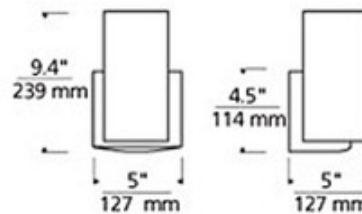

Playa Wall Sconce

Description:

Playa Wall Sconce features an elegant multi-toned shade comprised of natural shell panels in White, Natural or Brown with die-cast body in Chrome, Satin Nickel or Antique Bronze finish. Includes one 60 watt 120 volt A19 medium base incandescent lamp or one 18 watt 120 volt GU24 self ballasted non-dimmable compact fluorescent lamp. Provides ambient up and downlight. 5 inch width x 9.4 inch height x 5 inch depth.

Shown in: Satin Nickel / Brown

List Price: \$575.00
Our Price: \$414.00

Shade Color: Brown
Body Finish: Satin Nickel
Lamp: 1 x A19/Medium (E26)/60W/120V Incandescent
 1 x A19/Medium (E26)/120V LED
Wattage: 60W
Dimmer: Incandescent
Dimensions: 9.4"H x 5"W x 5"D