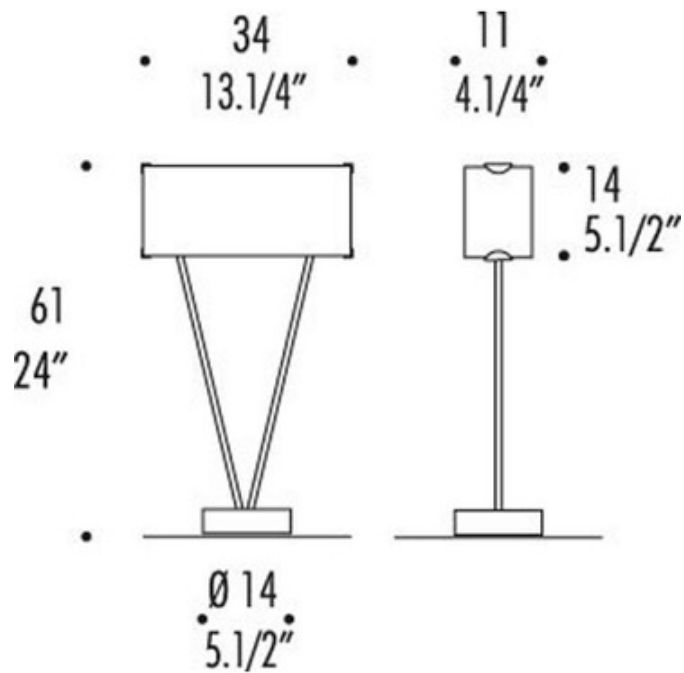

Vittoria T1 Table Lamp

Designer: R. Toso & N. Massari & Associates

Description:

Vittoria T1 table lamp features an oval, hand blown glass diffuser and a polished chrome finish. Glass diffuser available in crystal, satin white, satin amber or satin red. Crystal glass diffuser features an anti-glare screen. An in-line slide dimmer is provided on black cord. Available in a wall sconce, pendant, table and floor lamp version. One 200 watt, 120 volt, T3 Long RSC base halogen lamp not included. General light distribution. Made in Italy. Base diameter is 5.5 inches. 13.25W x 24H x 4.25L.

Shown in: Polished Chrome / Satin Amber

List Price: \$1800.00
Our Price: \$1440.00

Shade Color: Satin Amber
Body Finish: Polished Chrome
Lamp: 1 x T3LONG/R7s (RSC)/200W/120V Halogen
Wattage: 200W
Dimmer: Included
Dimensions: 4.25"L x 24"H x 13.25"W

Product Number: LEU5514			
Company:		Fixture Type:	Date: Apr 25, 2018
Project:		Approved By:	

#1222TA-VITTORI-013H1-AMCH

Fax: (773) 883-6131

Phone: 866-954-4489

Address: 1718 W. Fullerton Ave. Chicago IL 60614