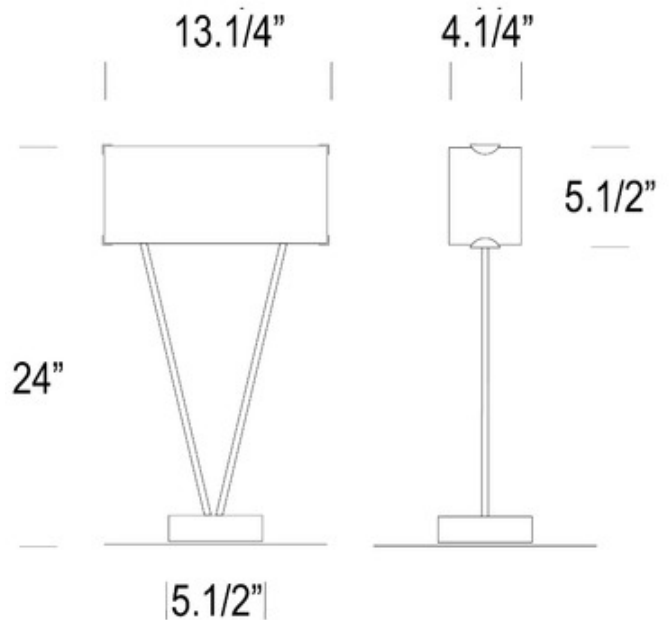

DESIGNER R. Toso & N. Massari & Associates
BRAND Leucos

DESCRIPTION

Vittoria is an icon of Leucos design and will bring a piece of history into your home or office. Vittoria was designed in 1992 by Toso, Massari & Associates and has become an inspiration on the creating multiple light source options from the same lamp. Vittoria's design is minimal to be sure, but it is functional to excess. Available in satin white or transparent.

SHADE COLOR	Transparent
BODY FINISH	Chrome
WATTAGE	60W
DIMMER	Standard 120V
DIMENSIONS	13.25"W x 24"H
BULB NOT INCLUDED	
LAMP	1 x T3LONG/R7s (RSC)/60W/120V Halogen

SPEC # LEU5517

COMPANY	PROJECT	FIXTURE TYPE	APPROVED BY	DATE