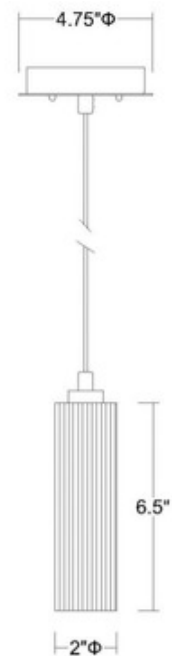

BRAND

Trend

DESCRIPTION

The Solo Crystal Mini Pendant offers a sophisticated look that will be a beautiful addition to any interior, featuring a cylindrical multi faceted Clear Crystal diffuser suspended from a Polished Chrome finished canopy. UL and cUL listed.

SHADE COLOR	Clear
BODY FINISH	Polished Chrome
WATTAGE	20W
DIMMER	Low Voltage Electronic
DIMENSIONS	1.5"W x 6.75"H
BULB INCLUDED	
LAMP	1 x JC/G4 (bipin)/20W/12V Halogen

SPEC # TRD55270

COMPANY	PROJECT	FIXTURE TYPE	APPROVED BY	DATE