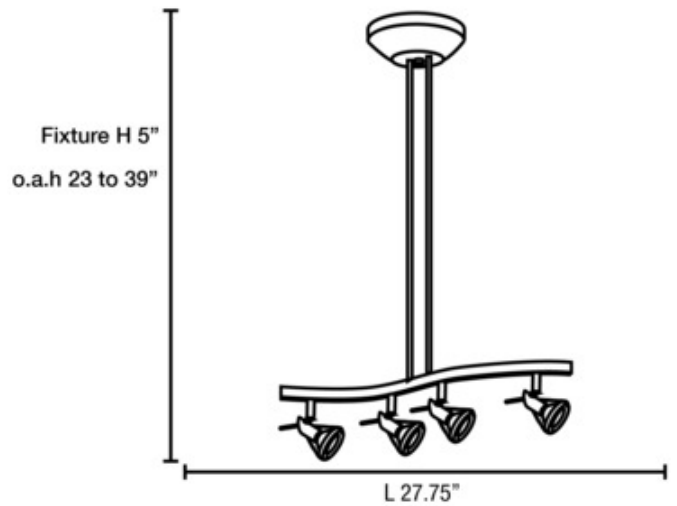

**BRAND**

Access

**DESCRIPTION**

Versahl Adjustable Spot Light Pendant features a Matte Chrome finish. Slope ceiling adapter included. 27.75 inch width x 5 inch height x 39 inch overall length

<b>SHADE COLOR</b>	N/A
<b>BODY FINISH</b>	Matte Chrome
<b>WATTAGE</b>	200W
<b>DIMMER</b>	Low Voltage Electronic
<b>DIMENSIONS</b>	39"L x 27.75"W x 5"H
<b>BULB INCLUDED</b>	
<b>LAMP</b>	4 x MR16/GU5.3 (bipin)/50W/12V Halogen 4 x MR16/GU5.3 (bipin)/12V LED

**SPEC #** ACC55375

COMPANY

PROJECT

FIXTURE TYPE

APPROVED BY

DATE