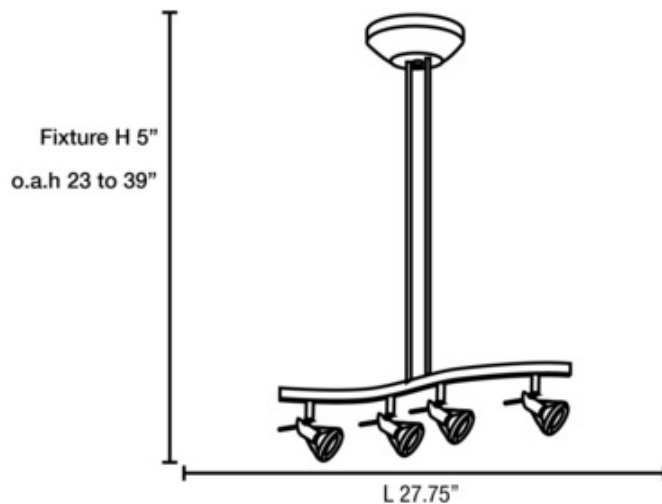

# Versahl Adjustable Spotlight Pendant

**Description:**

Versahl Adjustable Spot Light Pendant features a Matte Chrome finish. Four 50 watt, 12 volt MR16 GU5.3 halogen or four 4 watt, 12 volt MR16 GU5.3 LED bulbs are included. Slope ceiling adapter included. 27.75 inch width x 5 inch height x 39 inch overall length

Shown in: Matte Chrome

**List Price:** \$370.00  
**Our Price:** \$296.00

**Shade Color:** N/A  
**Body Finish:** Matte Chrome  
**Lamp:** 4 x MR16/GU5.3 (bipin)/50W/12V Halogen  
 4 x MR16/GU5.3 (bipin)/12V LED  
**Wattage:** 200W  
**Dimmer:** Low Voltage Electronic  
**Dimensions:** 39"L x 5"H x 27.75"W