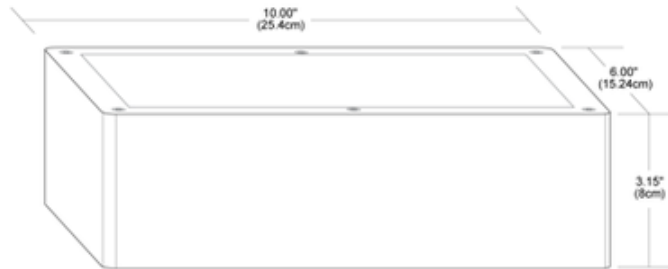

100W 24V DC Power Supply

Description:

100 watt 24 Volt DC Power Supply is for use with LED to convert standard 120 volts to 24 volts. Power Input: 120-277 volts AC, 50 / 60Hz. Power Output: Class 2, 24 volts DC 2x4.16A, 100 watt maximum. Indoor use only. Not Dimmable. ETL listed. 17 inch length x 13 inch width x 3 inch height.

List Price: \$405.00
 Our Price: \$324.00

Shade Color: N/A
 Body Finish: N/A
 Lamp: 1 x LED/100W/24V LED
 Wattage: 100W
 Dimmer: Not Dimmable
 Dimensions: 12.14"L x 2"H x 6.5"W

Product Number: EDG55547			
Company:		Fixture Type:	Date: Mar 23, 2018
Project:		Approved By:	