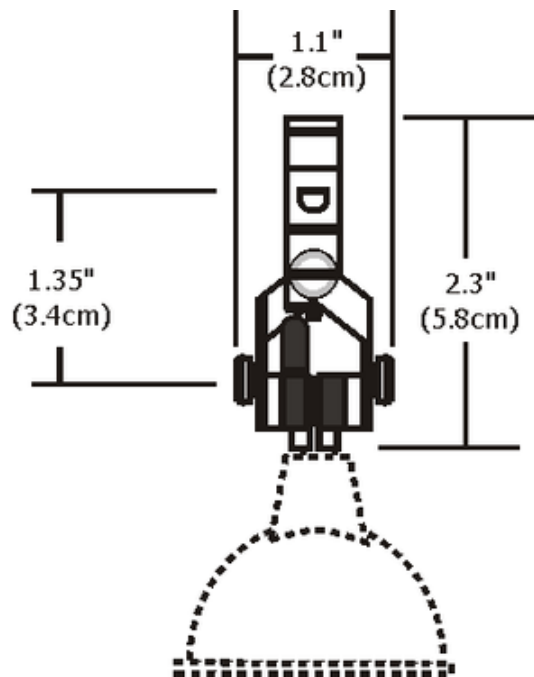

Monorail Vespa Head With S1 Little Solid Shade

Description:

Monorail Vespa fixture with a S1 little solid shade can rotate 170 degrees and is adjustable horizontally and vertically. Fixture finish available in satin nickel, polished nickel, or antique bronze. Accessory finish available in satin nickel, polished nickel, antique bronze, or black. One 75 Watt, 12 Volt, MR16 GU5.3 lamp is required, but not included. Hexcell louver, glass lenses, or snoot optical accessories available, sold separately. ETL listed.

Shown in: Satin Nickel / Satin Nickel

List Price: \$159.00
Our Price: \$127.20

Shade Color: Satin Nickel
Body Finish: Satin Nickel
Lamp: 1 x MR16/GU5.3 (bipin)/75W/12V Halogen
 1 x MR16/GU5.3 (bipin)/12V LED
Wattage: 75W
Dimmer: Dimmable
Dimensions: 2.3"H x 1.1"W