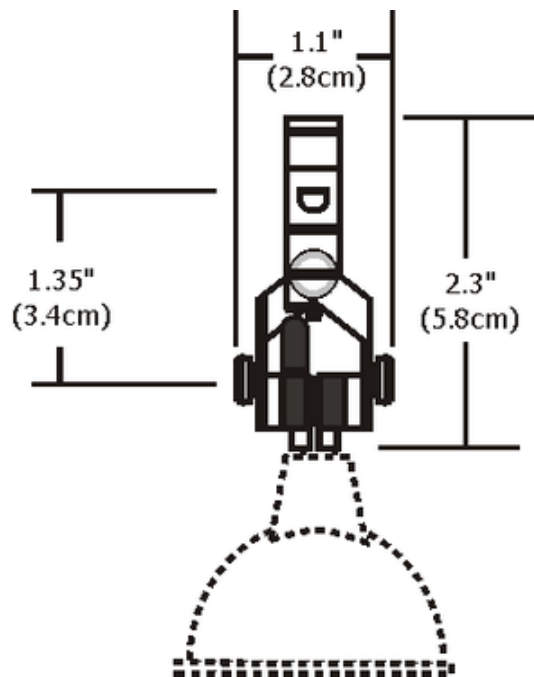

# Monorail Vespa Head With S3 Glass Shade

**Description:**

Monorail Vespa fixture with S3 glass shade can rotate 170 degrees and is adjustable horizontally and vertically. Fixture finish available in satin nickel, polished nickel, or antique bronze. Accessory finish available in satin nickel, polished nickel, or antique bronze with white frost or amber glass. Other optional accessories available, sold separately. One 75 Watt, 12 Volt, MR16 GU5.3 lamp is required, but not included. ETL listed.

Shown in: Satin Nickel / Amber

**List Price:** \$174.00  
**Our Price:** \$139.20

**Shade Color:** Amber  
**Body Finish:** Satin Nickel  
**Lamp:** 1 x MR16/GU5.3 (bipin)/75W/12V Halogen  
 1 x MR16/GU5.3 (bipin)/12V LED  
**Wattage:** 75W  
**Dimmer:** Dimmable  
**Dimensions:** 2.3"H x 1.1"W