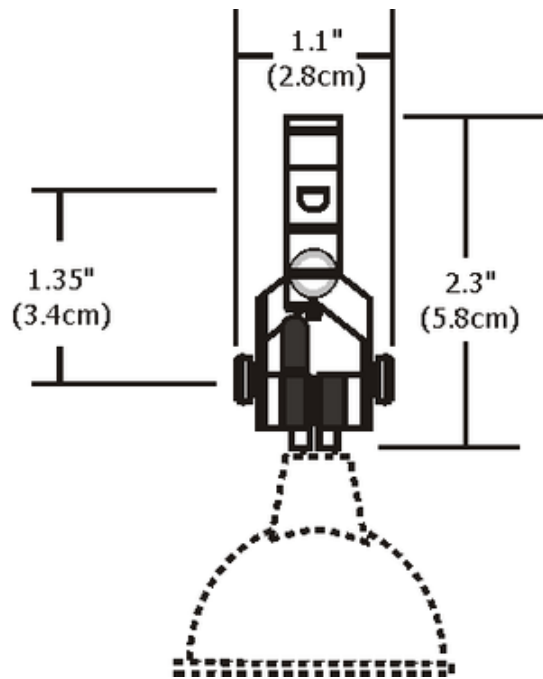

BRAND

PureEdge Lighting

DESCRIPTION

Monorail Vespa fixture with S3 glass shade can rotate 170 degrees and is adjustable horizontally and vertically. Fixture finish available in antique bronze with amber glass or Polished Nickel with white frost or amber glass. Other optional accessories available, sold separately. One 75 Watt, 12 Volt, MR16 GU5.3 lamp is required, but not included. ETL listed.

SHADE COLOR	Amber
BODY FINISH	Satin Nickel
WATTAGE	75W
DIMMER	Dimmable
DIMENSIONS	1.1"W x 2.3"H
BULB NOT INCLUDED	
LAMP	1 x MR16/GU5.3 (bipin)/75W/12V Halogen 1 x MR16/GU5.3 (bipin)/12V LED

SPEC # EDG55577