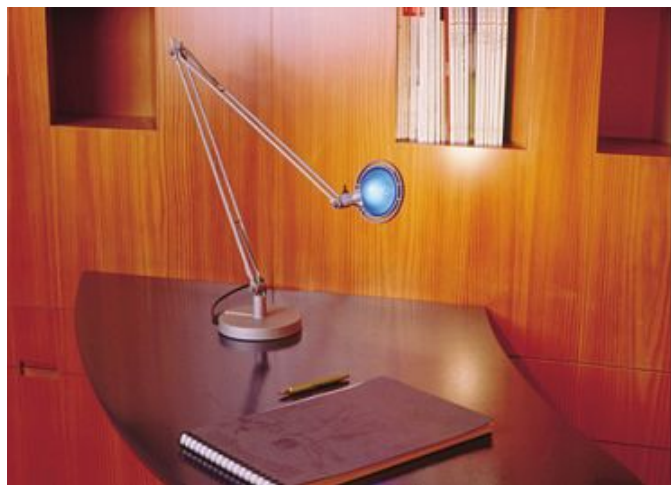

Berenice Reflector

Designer: Alberto Meda

Description:

Berenice Reflector is available in Blue, Green, or Red glass or Black or Silver metal. Required for Berenice lamps, sold separately. 4 inch diameter x 1.8 inch depth.

Shown in: Blue

List Price: \$113.33
Our Price: \$64.26

Shade Color: Blue
Body Finish: N/A
Lamp: N/A
Wattage: N/A
Dimmer: N/A
Dimensions: 4"L x 1.8"H x 4"W

Product Number: LPA5603			
Company:		Fixture Type:	Date: Mar 17, 2018
Project:		Approved By:	