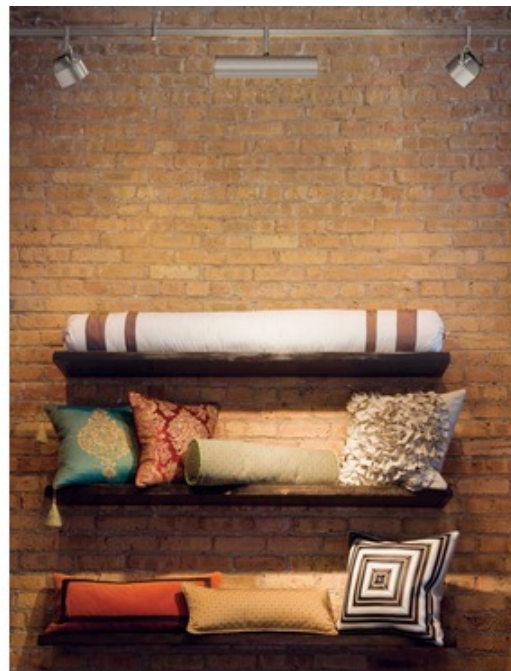

# FJ Nautilus LED Head

**Designer:** Gregory Kay

**Description:**

Nautilus LED head provides uniform direct lighting for vertical surfaces. It is ideal for retail displays, galleries, museums or offices. Provides uniform illumination without UV, IR, or the use of mercury. The cool-to-touch fixture allows manual locking of 360 degree rotation, 180 degree tilt to evenly wash a wall up to 4 feet wide from a distance of 2 feet. For use with 1-circuit Monorail, 2-circuit Monorail, or Fast Jack canopy. Includes Fast Jack connector. Finish available in Satin Nickel, Polished Nickel or White. Integrated 34.8 watts, 12VAC, LED, 2949K, 84CRI, 782 lumens. 70 percent lumen maintenance based on 50,000 hours operation. Dimmable with Lutron Skylark, Lutron Diva, or Lightolier Sunrise low voltage dimmer. Fixture includes a 5 year warranty. ETL listed. 13.56 inch width x 3.07 inch height x 1.92 inch depth. Requires Fast Jack canopy if used as a monopoint, sold separately.

Shown in: Satin Nickel

**List Price:** \$506.00  
**Our Price:** \$303.60

**Shade Color:** N/A  
**Body Finish:** Satin Nickel  
**Lamp:** 1 x LED/34.8W/12V LED  
**Wattage:** 34.8W  
**Dimmer:** Dimmable  
**Dimensions:** 3.07"H x 13.56"W x 1.92"D

**Technical Information**

**Luminous Flux:** 782 lumens  
**Lumens/Watt:** 22.47  
**Lamp Color:** 2949 K  
**Color Rendering:** 84 CRI  
**Lamp Life:** 50000 hours

Product Number: <b>EDG56209</b>			
Company:		Fixture Type:	Date: Mar 19, 2018
Project:		Approved By:	