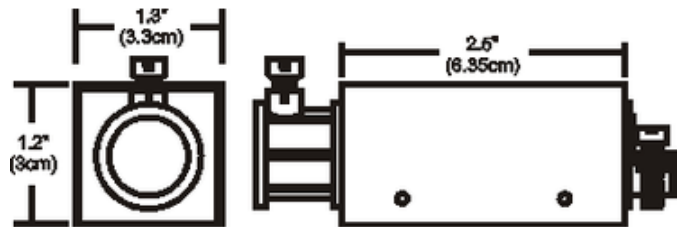

BRAND PureEdge Lighting

DESCRIPTION

1 inch rectangle splice box provides a safe enclosure for low voltage connections. Install within 30 feet of power supply; use up to #10 ga wire to limit voltage drop.

SHADE COLOR	White
BODY FINISH	N/A
WATTAGE	N/A
DIMMER	N/A
DIMENSIONS	2.6"L x 1.8"W x 1.2"H
LAMP	N/A

SPEC # EDG56214

COMPANY	PROJECT	FIXTURE TYPE	APPROVED BY	DATE