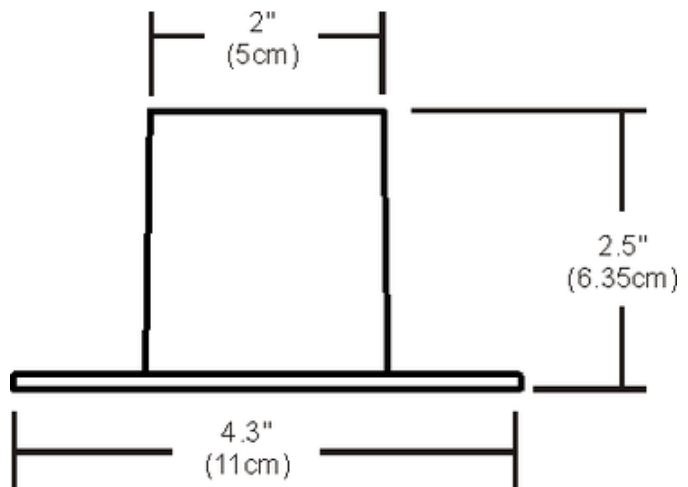

Port Junction Box Cover

Description:

Junction box cover for the Port LED. Can be used indoor or outdoor.

List Price: \$50.00
 Our Price: \$40.00

Shade Color: N/A
 Body Finish: N/A
 Lamp: N/A
 Wattage: N/A
 Dimmer: N/A
 Dimensions: 2"W