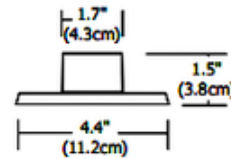

# Miniport Junction Box Cover

**Description:**

Miniport Junction Box Cover for use in recessing Miniport into a wall or floor. Can be used in indoor or outdoor locations. ETL listed. Suitable for wet locations with used with a wet location electrical box, sold separately. 1.7 inch diameter x 1.5 inch height with 4.4 inch diameter base. For use with Edge Lighting Miniport LED fixture, sold separately.

Shown in: Black

List Price: \$33.00  
 Our Price: \$26.40

Shade Color: Black  
 Body Finish: N/A  
 Lamp: N/A  
 Wattage: N/A  
 Dimmer: N/A  
 Dimensions: 1.5"H x 1.7"W

Product Number: <b>EDG56216</b>			
Company:		Fixture Type:	Date: Apr 21, 2018
Project:		Approved By:	