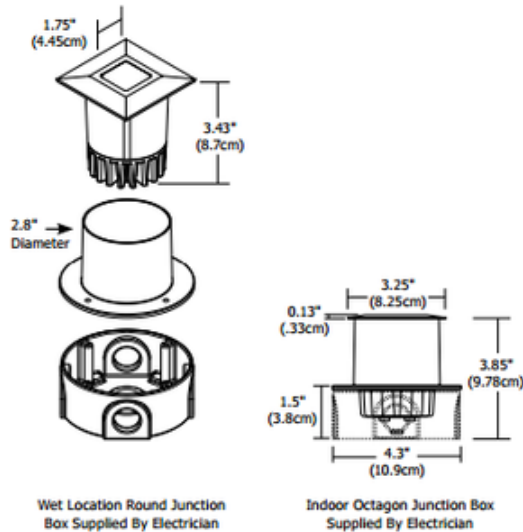

Technical Information

Luminous Flux: 281 lumens
Lumens/Watt: 43.23
Lamp Color: 2968 K
Color Rendering: 80 CRI
Beam Angle: 16°
Lamp Life: 50000 hours

Description:

Sun3 3 Inch Round 16 Degree LED Recessed Uplight/Steplight includes a 12 volt 6.5 watt high powered Warm White 2968K color temperature LED, 80CRI, 42 lumens per watt/281 lumens total. Features a 16 degree precise focus and tempered glass lens with marine-grade aluminum beveled edge trim. Available in 16, 23, 36 and 47 degree beam options. Finish in Satin Aluminum. 70 percent lumen maintenance based on 50,000 hours of operation. Sun3 is rated for outdoor, ocean front environments using a wet location electrical box or indoor using a standard octagon electrical box. Can be powered with a 12V TE-60L-12 LED electronic low voltage, or 12VAC T-150-12 or T-300-12 magnetic low voltage power supply. Electronic low voltage power supply dimmable with an electronic low voltage dimmer. Lutron dimmers recommended: Dims to 9 percent with Lutron Diva DVELV-300P, 21 percent with Lutron Skyark SELV-300P, or 31 percent with Lutron Maestro MAELV-600. Magnetic low voltage power supply dimmable with a magnetic low voltage dimmer. Lutron dimmers recommended: Dims to 16 percent with Lutron Diva DVLV-600P, or 39 percent with Lutron Skylark SLV-600P. The trim accepts optical accessories and dichroic color filters when used with the SUN3-LL(H) accessory, sold separately. ETL listed. Wet location listed. 3.2 inch diameter x 3.43 inch height. Fixture includes a 5 year warranty. SUN3 is constant voltage fixture and it is listed to