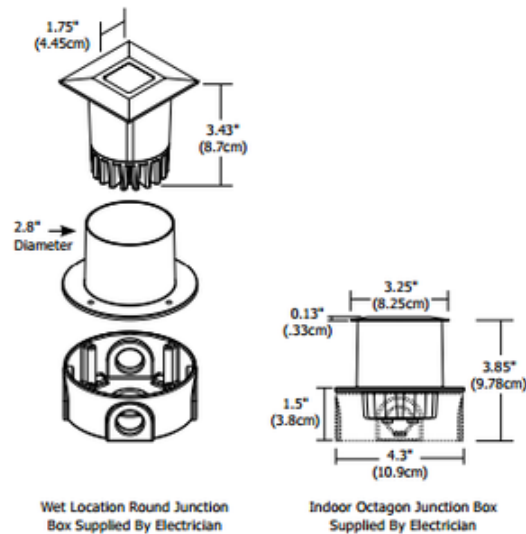

Sun3 Square LED 16Deg Recessed Uplight/Steplight

Shown in: Satin Aluminum

List Price: \$336.00
Our Price: \$268.80

Shade Color: N/A
Body Finish: Satin Aluminum
Lamp: 1 x LED/6.5W/12V LED
Wattage: 6.5W
Dimmer: Dimmable
Dimensions: 3.43"H x 3.25"W x 3.25"D

Technical Information

Luminous Flux: 281 lumens
Lumens/Watt: 43.23
Lamp Color: 2968 K
Color Rendering: 80 CRI
Beam Angle: 16°
Lamp Life: 50000 hours

Description:

Sun3 3 Inch Square 16 Degree LED Recessed Uplight/Steplight includes a 12 volt 6.5 watt high powered Warm White 2968K color temperature LED, 80CRI, 42 lumens per watt/281 lumens total. Features a 16 degree precise focus and tempered glass lens with marine-grade aluminum beveled edge trim. Available in 16, 23, 36 and 47 degree beam options. Finish in Satin Aluminum. 70 percent lumen maintenance based on 50,000 hours of operation. Sun3 is rated for outdoor, ocean front environments using a wet location electrical box or indoor using a standard octagon electrical box. Can be powered with a 12V TE-60L-12 LED electronic low voltage, or 12VAC T-150-12 or T-300-12 magnetic low voltage power supply. Electronic low voltage power supply dimmable with an electronic low voltage dimmer. Lutron dimmers recommended: Dims to 9 percent with Lutron Diva DVELV-300P, 21 percent with Lutron Skyark SELV-300P, or 31 percent with Lutron Maestro MAELV-600. Magnetic low voltage power supply dimmable with a magnetic low voltage dimmer. Lutron dimmers recommended: Dims to 16 percent with Lutron Diva DVLV-600P, or 39 percent with Lutron Skylark SLV-600P. The trim accepts optical accessories and dichroic color filters when used with the SUN3-LL(H) accessory, sold separately. ETL listed. Wet location listed. 3.2 inch square x 3.43 inch height. Fixture includes a 5 year warranty. SUN3 is constant voltage fixture and it is listed to be used