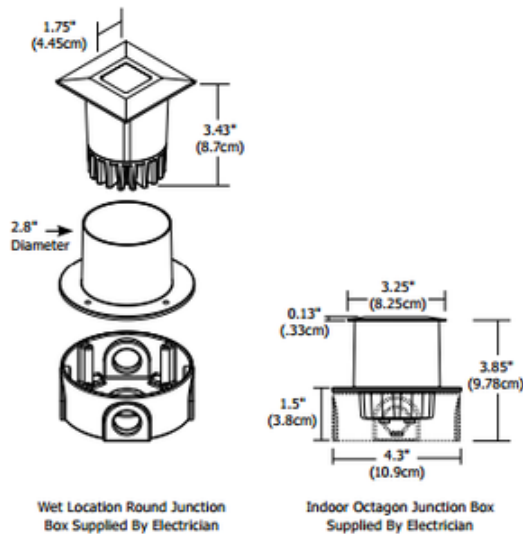

Sun3 Round LED 23Deg Recessed Uplight/Steplight

Shown in: Satin Aluminum

List Price: \$336.00
Our Price: \$268.80

Shade Color: N/A
Body Finish: Satin Aluminum
Lamp: 1 x LED/6.5W/12V LED
Wattage: 6.5W
Dimmer: Dimmable
Dimensions: 3.43"H x 3.25"W

Technical Information

Luminous Flux: 281 lumens
Lumens/Watt: 43.23
Lamp Color: 2968 K
Color Rendering: 80 CRI
Beam Angle: 23°
Lamp Life: 50000 hours

Description:

Sun3 3 Inch Round 23 Degree LED Recessed Uplight/ Steplight includes a 12 volt 6.5 watt high powered Warm White 2968K color temperature LED, 80CRI, 42 lumens per watt/281 lumens total. Features a 23 degree precise focus and tempered glass lens with marine-grade aluminum beveled edge trim. Available in 16, 23, 36 and 47 degree beam options. Finish in Satin Aluminum. 70 percent lumen maintenance based on 50,000 hours of operation. Sun3 is rated for outdoor, ocean front environments using a wet location electrical box or indoor using a standard octagon electrical box. Can be powered with a 12V TE-60L-12 LED electronic low voltage, or 12VAC T-150-12 or T-300-12 magnetic low voltage power supply. Electronic low voltage power supply dimmable with an electronic low voltage dimmer. Lutron dimmers recommended: Dims to 9 percent with Lutron Diva DVELV-300P, 21 percent with Lutron Skyark SELV-300P, or 31 percent with Lutron Maestro MAELV-600. Magnetic low voltage power supply dimmable with a magnetic low voltage dimmer. Lutron dimmers recommended: Dims to 16 percent with Lutron Diva DVLV-600P, or 39 percent with Lutron Skylark SLV-600P. The trim accepts optical accessories and dichroic color filters when used with the SUN3-LL(H) accessory, sold separately. ETL listed. Wet location listed. 3.2 inch diameter x 3.43 inch height. Fixture includes a 5 year warranty. SUN3 is constant voltage fixture and it is listed to