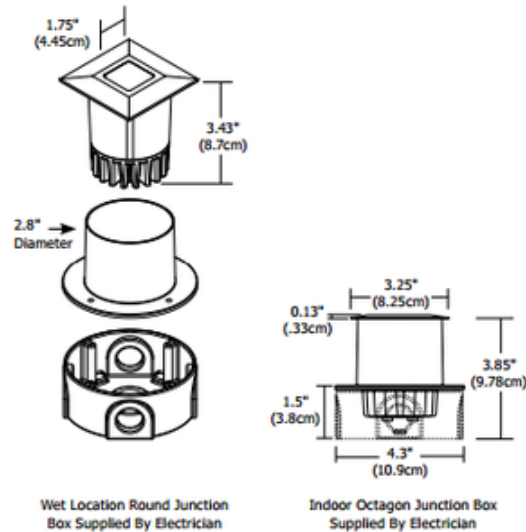

Sun3 Round LED 36Deg Recessed Uplight/Steplight

Shown in: Satin Aluminum

List Price: \$336.00
Our Price: \$268.80

Shade Color: N/A
Body Finish: Satin Aluminum
Lamp: 1 x LED/6.5W/12V LED
Wattage: 6.5W
Dimmer: Dimmable
Dimensions: 3.43"H x 3.25"W

Technical Information

Luminous Flux: 281 lumens
Lumens/Watt: 43.23
Lamp Color: 2968 K
Color Rendering: 80 CRI
Beam Angle: 36°
Lamp Life: 50000 hours

Description:

Sun3 3 Inch Round 36 Degree LED Recessed Uplight/Steplight includes a 12 volt 6.5 watt high powered Warm White 2968K color temperature LED, 80CRI, 42 lumens per watt/281 lumens total. Features a 36 degree precise focus and tempered glass lens with marine-grade aluminum beveled edge trim. Available in 16, 23, 36 and 47 degree beam options. Finish in Satin Aluminum. 70 percent lumen maintenance based on 50,000 hours of operation. Sun3 is rated for outdoor, ocean front environments using a wet location electrical box or indoor using a standard octagon electrical box. Can be powered with a 12V TE-60L-12 LED electronic low voltage, or 12VAC T-150-12 or T-300-12 magnetic low voltage power supply. Electronic low voltage power supply dimmable with an electronic low voltage dimmer. Lutron dimmers recommended: Dims to 9 percent with Lutron Diva DVELV-300P, 21 percent with Lutron Skyark SELV-300P, or 31 percent with Lutron Maestro MAELV-600. Magnetic low voltage power supply dimmable with a magnetic low voltage dimmer. Lutron dimmers recommended: Dims to 16 percent with Lutron Diva DVLV-600P, or 39 percent with Lutron Skylark SLV-600P. The trim accepts optical accessories and dichroic color filters when used with the SUN3-LL(H) accessory, sold separately. ETL listed. Wet location listed. 3.2 inch diameter x 3.43 inch height. Fixture includes a 5 year warranty. SUN3 is constant voltage fixture and it is listed to