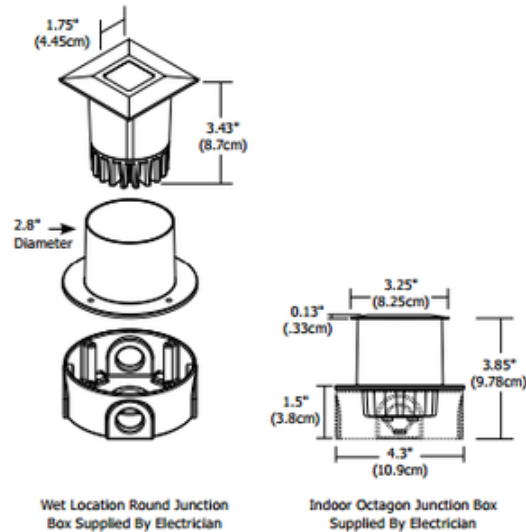

Sun3 Square LED 36Deg Recessed Uplight/Steplight

Shown in: Satin Aluminum

List Price: \$336.00
 Our Price: \$268.80

Shade Color: N/A
 Body Finish: Satin Aluminum
 Lamp: 1 x LED/6.5W/12V LED
 Wattage: 6.5W
 Dimmer: Dimmable
 Dimensions: 3.43"H x 3.25"W x 3.25"D

Technical Information

Luminous Flux: 281 lumens
 Lumens/Watt: 43.23
 Lamp Color: 2968 K
 Color Rendering: 80 CRI
 Beam Angle: 36°
 Lamp Life: 50000 hours

Description:

Sun3 3 Inch Square 36 Degree LED Recessed Uplight/Steplight includes a 12 volt 6.5 watt high powered Warm White 2968K color temperature LED, 80CRI, 42 lumens per watt/281 lumens total. Features a 36 degree precise focus and tempered glass lens with marine-grade aluminum beveled edge trim. Available in 16, 23, 36 and 47 degree beam options. Finish in Satin Aluminum. 70 percent lumen maintenance based on 50,000 hours of operation. Sun3 is rated for outdoor, ocean front environments using a wet location electrical box or indoor using a standard octagon electrical box. Can be powered with a 12V TE-60L-12 LED electronic low voltage, or 12VAC T-150-12 or T-300-12 magnetic low voltage power supply. Electronic low voltage power supply dimmable with an electronic low voltage dimmer. Lutron dimmers recommended: Dims to 9 percent with Lutron Diva DVELV-300P, 21 percent with Lutron Skyark SELV-300P, or 31 percent with Lutron Maestro MAELV-600. Magnetic low voltage power supply dimmable with a magnetic low voltage dimmer. Lutron dimmers recommended: Dims to 16 percent with Lutron Diva DVLV-600P, or 39 percent with Lutron Skylark SLV-600P. The trim accepts optical accessories and dichroic color filters when used with the SUN3-LL(H) accessory, sold separately. ETL listed. Wet location listed. 3.2 inch square x 3.43 inch height. Fixture includes a 5 year warranty. SUN3 is constant voltage fixture and it is listed to be used