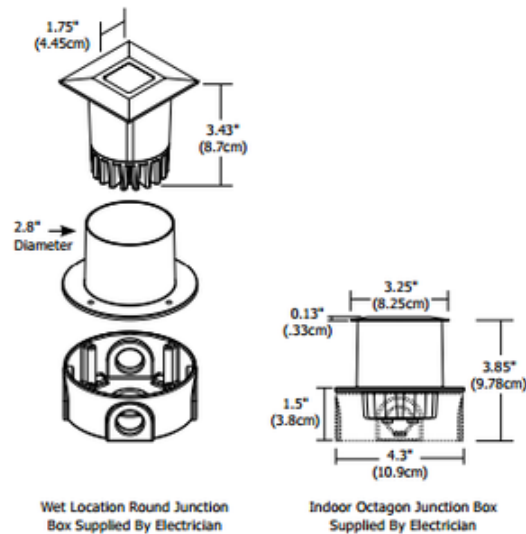

# Sun3 Round LED 47Deg Recessed Uplight/Steplight

Shown in: Satin Aluminum

**List Price:** \$336.00  
**Our Price:** \$268.80

**Shade Color:** N/A  
**Body Finish:** Satin Aluminum  
**Lamp:** 1 x LED/6.5W/12V LED  
**Wattage:** 6.5W  
**Dimmer:** Dimmable  
**Dimensions:** 3.43"H x 3.25"W

**Technical Information**  
**Luminous Flux:** 281 lumens  
**Lumens/Watt:** 43.23  
**Lamp Color:** 2968 K  
**Color Rendering:** 80 CRI  
**Beam Angle:** 47°  
**Lamp Life:** 50000 hours

**Description:**

Sun3 3 Inch Round 47 Degree LED Recessed Uplight/Steplight includes a 12 volt 6.5 watt high powered Warm White 2968K color temperature LED, 80CRI, 42 lumens per watt/281 lumens total. Features a 47 degree precise focus and tempered glass lens with marine-grade aluminum beveled edge trim. Available in 16, 23, 36 and 47 degree beam options. Finish in Satin Aluminum. 70 percent lumen maintenance based on 50,000 hours of operation. Sun3 is rated for outdoor, ocean front environments using a wet location electrical box or indoor using a standard octagon electrical box. Can be powered with a 12V TE-60L-12 LED electronic low voltage, or 12VAC T-150-12 or T-300-12 magnetic low voltage power supply. Electronic low voltage power supply dimmable with an electronic low voltage dimmer. Lutron dimmers recommended: Dims to 9 percent with Lutron Diva DVELV-300P, 21 percent with Lutron Skyark SELV-300P, or 31 percent with Lutron Maestro MAELV-600. Magnetic low voltage power supply dimmable with a magnetic low voltage dimmer. Lutron dimmers recommended: Dims to 16 percent with Lutron Diva DVLV-600P, or 39 percent with Lutron Skylark SLV-600P. The trim accepts optical accessories and dichroic color filters when used with the SUN3-LL(H) accessory, sold separately. ETL listed. Wet location listed. 3.2 inch diameter x 3.43 inch height. Fixture includes a 5 year warranty. SUN3 is constant voltage fixture and it is listed to