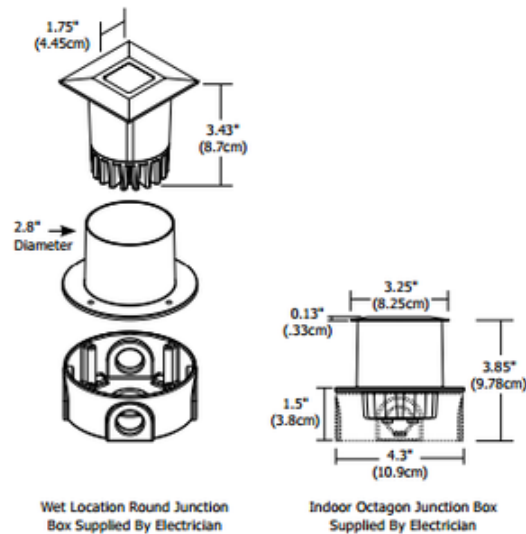

Sun3 Square LED 47Deg Recessed Uplight/Steplight

Shown in: Satin Aluminum

List Price: \$336.00
Our Price: \$268.80

Shade Color: N/A
Body Finish: Satin Aluminum
Lamp: 1 x LED/6.5W/12V LED
Wattage: 6.5W
Dimmer: Dimmable
Dimensions: 3.43"H x 3.25"W x 3.25"D

Technical Information

Luminous Flux: 281 lumens
Lumens/Watt: 43.23
Lamp Color: 2968 K
Color Rendering: 80 CRI
Beam Angle: 47°
Lamp Life: 50000 hours

Description:

Sun3 3 Inch Square 47 Degree LED Recessed Uplight/ Steplight includes a 12 volt 6.5 watt high powered Warm White 2968K color temperature LED, 80CRI, 42 lumens per watt/281 lumens total. Features a 47 degree precise focus and tempered glass lens with marine-grade aluminum beveled edge trim. Available in 16, 23, 36 and 47 degree beam options. Finish in Satin Aluminum. 70 percent lumen maintenance based on 50,000 hours of operation. Sun3 is rated for outdoor, ocean front environments using a wet location electrical box or indoor using a standard octagon electrical box. Can be powered with a 12V TE-60L-12 LED electronic low voltage, or 12VAC T-150-12 or T-300-12 magnetic low voltage power supply. Electronic low voltage power supply dimmable with an electronic low voltage dimmer. Lutron dimmers recommended: Dims to 9 percent with Lutron Diva DVELV-300P, 21 percent with Lutron Skyark SELV-300P, or 31 percent with Lutron Maestro MAELV-600. Magnetic low voltage power supply dimmable with a magnetic low voltage dimmer. Lutron dimmers recommended: Dims to 16 percent with Lutron Diva DVLV-600P, or 39 percent with Lutron Skylark SLV-600P. The trim accepts optical accessories and dichroic color filters when used with the SUN3-LL(H) accessory, sold separately. ETL listed. Wet location listed. 3.2 inch square x 3.43 inch height. Fixture includes a 5 year warranty. SUN3 is constant voltage fixture and it is listed to be used