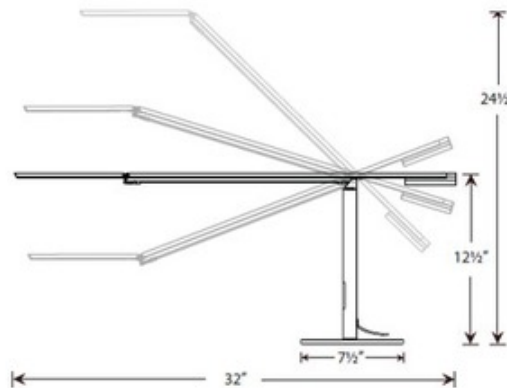

Technical Information

Lamp Color: 4500 K
Color Rendering: 85 CRI
Lamp Life: 50000 hours

Product Number: KNC56439			
Company:		Fixture Type:	Date: Mar 18, 2018
Project:		Approved By:	

#1115TA-3EQUO-032CL-00BK

Fax: (773) 883-6131

Phone: 866-954-4489

Address: 1718 W. Fullerton Ave. Chicago IL 60614

www.lightology.com