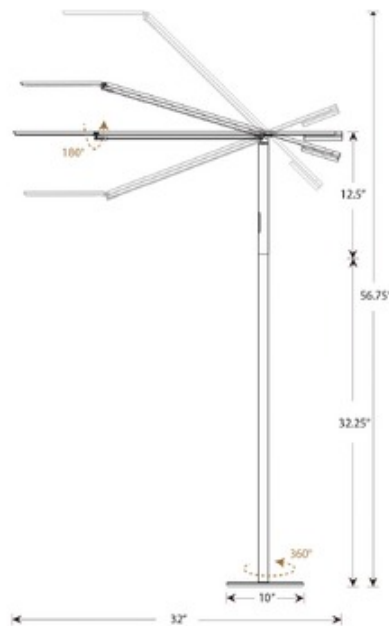

Equo LED Floor Lamp 4500K

Description:

The Equo LED Floor Lamp 4500K features a discreet counterweight design for feather-light adjustability. One finger is all you need to adjust the floating arm's position. The special neck joint maintains the head's tilt as the arm swings up or down. Slide your finger along the stem's touch strip to control brightness and power. The head rotates 180 degrees. Available in Black, Orange, or Silver. Includes 9 foot cord. 85 CRI. Rated average life of 50,000 hours. Includes 28 LED modules totaling 6 watts. 10 inch width x 44.75-56.75 inch adjustable height. UL listed.

Shown in: Black

List Price: \$336.25
 Our Price: \$269.00

Shade Color: N/A
 Body Finish: Black
 Lamp: 1 x LED/6W/120V LED
 Wattage: 6W
 Dimmer: Included
 Dimensions: 32"L x 56.75"H x 10"W

Technical Information
 Lamp Color: 4500 K
 Color Rendering: 85 CRI
 Lamp Life: 50000 hours

Product Number: KNC56440			
Company:		Fixture Type:	Date: Apr 26, 2018
Project:		Approved By:	

#1115FL-3EQUO-057CL-00BK

Fax: (773) 883-6131

Phone: 866-954-4489

Address: 1718 W. Fullerton Ave. Chicago IL 60614