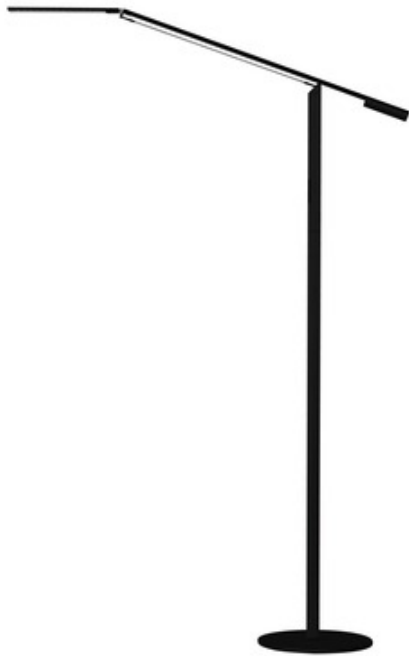

Equo LED Floor Lamp 4500K

Description:

The Equo LED Floor Lamp 4500K features a discreet counterweight design for feather-light adjustability. One finger is all you need to adjust the floating arm's position. The special neck joint maintains the head's tilt as the arm swings up or down. Slide your finger along the stem's touch strip to control brightness and power. The head rotates 180 degrees. Available in Black, Orange, or Silver. Includes 9 foot cord. 85 CRI. Rated average life of 50,000 hours. Includes 28 LED modules totaling 6 watts. 10 inch width x 44.75-56.75 inch adjustable height. UL listed.

Shown in: Black

List Price: \$336.25
 Our Price: \$269.00

Shade Color: N/A
 Body Finish: Black
 Lamp: 1 x LED/6W/120V LED
 Wattage: 6W
 Dimmer: Included
 Dimensions: 32"L x 56.75"H x 10"W

Technical Information
 Lamp Color: 4500 K
 Color Rendering: 85 CRI
 Lamp Life: 50000 hours

Product Number: KNC56440			
Company:		Fixture Type:	Date: Apr 26, 2018
Project:		Approved By:	

#1115FL-3EQUO-057CL-00BK

Fax: (773) 883-6131

Phone: 866-954-4489

Address: 1718 W. Fullerton Ave. Chicago IL 60614