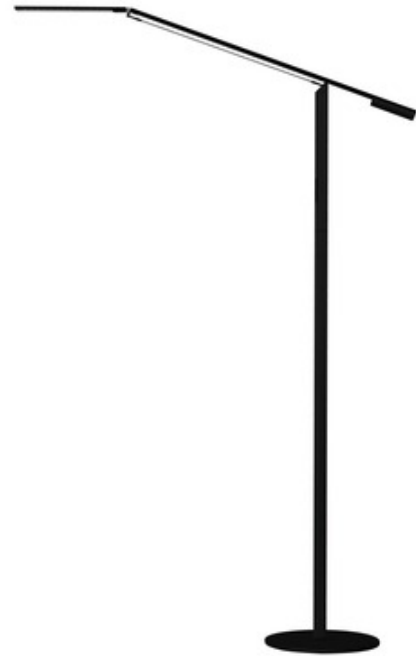

BRAND

Koncept Lighting

DESCRIPTION

The Equo LED Floor Lamp 3500K or 4500K features a discreet counterweight design for feather-light adjustability. One finger is all you need to adjust the floating arm's position. The special neck joint maintains the head's tilt as the arm swings up or down. Slide your finger along the stem's touch strip to control brightness and power. The head rotates 180 degrees. Available in Black, Orange, Silver, or Chrome. Includes 9 foot cord. 85 CRI. Rated average life of 50,000 hours. Includes 28 LED modules totaling 6 watts. 10 inch width x 44.75-56.75 inch adjustable height. UL listed.

Shown in: Black

SHADE COLOR	N/A
BODY FINISH	Black
WATTAGE	6W
DIMMER	Included
DIMENSIONS	32"L x 10"W x 56.75"H
INTEGRATED LED MODULE	
LAMP	1 x LED/6W/120V LED

Technical Information

LAMP COLOR	4500K
COLOR RENDERING	85 CRI
LAMP LIFE	50000 hours

SPEC # KNC56440

COMPANY	PROJECT	FIXTURE TYPE	APPROVED BY	DATE