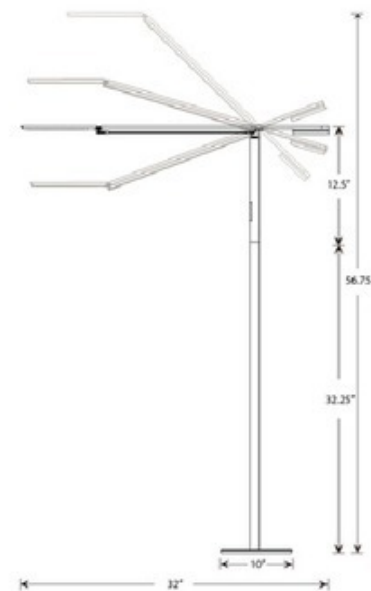

BRAND

Koncept Lighting

DESCRIPTION

The Equo LED Floor Lamp 3500K or 4500K features a discreet counterweight design for feather-light adjustability. One finger is all you need to adjust the floating arm's position. The special neck joint maintains the head's tilt as the arm swings up or down. Slide your finger along the stem's touch strip to control brightness and power. The head rotates 180 degrees. Available in Black, Orange, Silver, or Chrome. Includes 9 foot cord. 85 CRI. Rated average life of 50,000 hours. Includes 28 LED modules totaling 6 watts. 10 inch width x 44.75-56.75 inch adjustable height. UL listed.

Shown in: Black

SHADE COLOR	N/A
BODY FINISH	Black
WATTAGE	6W
DIMMER	Included
DIMENSIONS	32"L x 10"W x 56.75"H
INTEGRATED LED MODULE	
LAMP	1 x LED/6W/120V LED

Technical Information

LAMP COLOR	4500K
COLOR RENDERING	85 CRI
LAMP LIFE	50000 hours

SPEC # KNC56440

COMPANY	PROJECT	FIXTURE TYPE	APPROVED BY	DATE