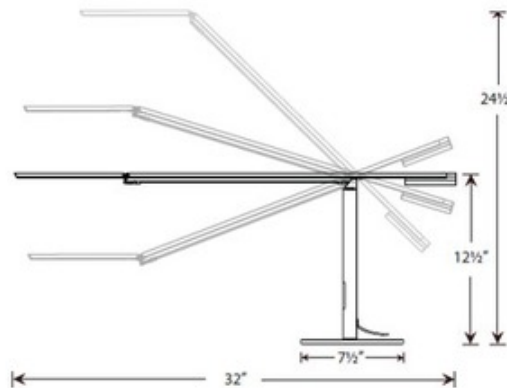

Equo LED Desk Lamp

Description:

Equo Desk Lamp features a discreet counterweight design for feather-light adjustability. One finger is all you need to adjust the floating arm's position. The special neck joint maintains the head's tilt as the arm swings up or down. Slide your finger along the stem's touch strip to control brightness and power. The luminaire head is rotatable in 180 degrees and is detachable for easy replacement. Finish available in black, chrome, silver and orange. Includes 9 foot cord. Features a warm white (3500K) or cool white (4500K) color temperature. CRI of 85. Rated average life of 50,000 hours. Includes 28 LED lamps totaling 6 watts. Task light distribution. UL listed. 7.5 inch diameter x 12.5 inch height. Horizontal reach is 32 inches. Vertical reach is 24.5 inches.

Shown in: Orange

List Price: \$247.50
 Our Price: \$198.00

Shade Color: N/A
 Body Finish: Orange
 Lamp: 1 x LED/6W/120V LED
 Wattage: 6W
 Dimmer: Dimmable
 Dimensions: 32"L x 12.5"H x 7.5"W

Technical Information
 Lamp Color: 4500 K
 Color Rendering: 85 CRI
 Lamp Life: 50000 hours