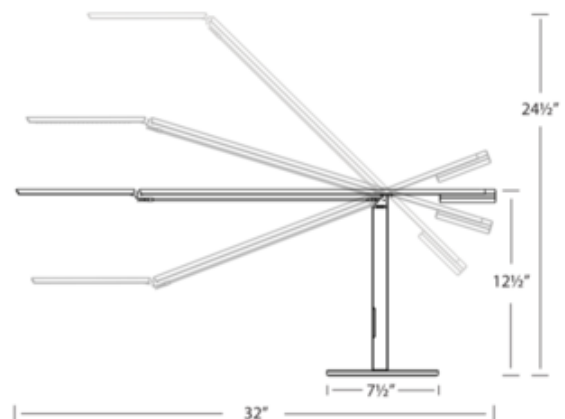

BRAND

Koncept Lighting

DESCRIPTION

Equo Desk Lamp features a discreet counterweight design for feather-light adjustability. One finger is all you need to adjust the floating arm's position. The special neck joint maintains the head's tilt as the arm swings up or down. Slide your finger along the stem's touch strip to control brightness and power. The luminaire head is rotatable in 180 degrees and is detachable for easy replacement. Finish available in black, chrome, silver and orange. Features a warm white (3500K) or cool white (4500K) color temperature. Includes 28 LED lamps totaling 6 watts. UL listed. NOTE: Chrome finish not available in 4500K color temperature.

Shown in: Orange

SHADE COLOR	N/A
BODY FINISH	Orange
WATTAGE	6W
DIMMER	Included
DIMENSIONS	32"L x 7.5"W x 12.5"H
INTEGRATED LED MODULE	
LAMP	LED/6W/120V LED

Technical Information

LUMINOUS FLUX	360 lumens
LUMENS/WATT	60.00
LAMP COLOR	4500K
COLOR RENDERING	85 CRI

SPEC # KNC56441

COMPANY	PROJECT	FIXTURE TYPE	APPROVED BY	DATE